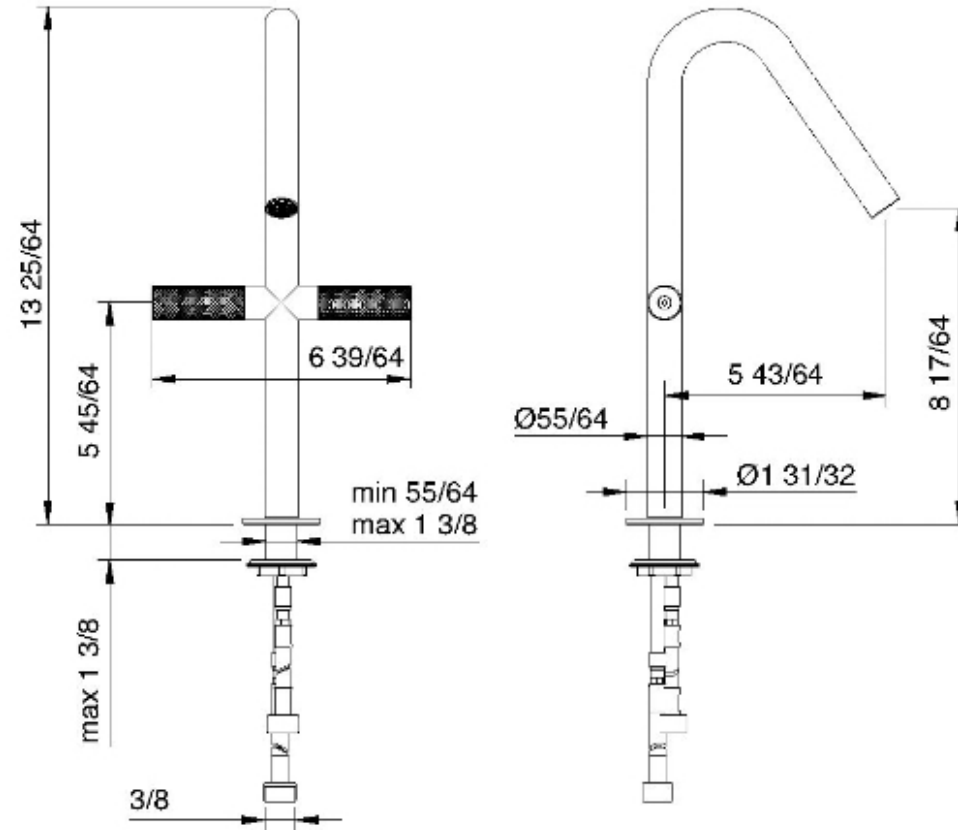

6053

Medium single-hole lavatory faucet with two handles

FINISHES:

FROSTED INOX

RUBINETTERIE
tremme
instruments for water