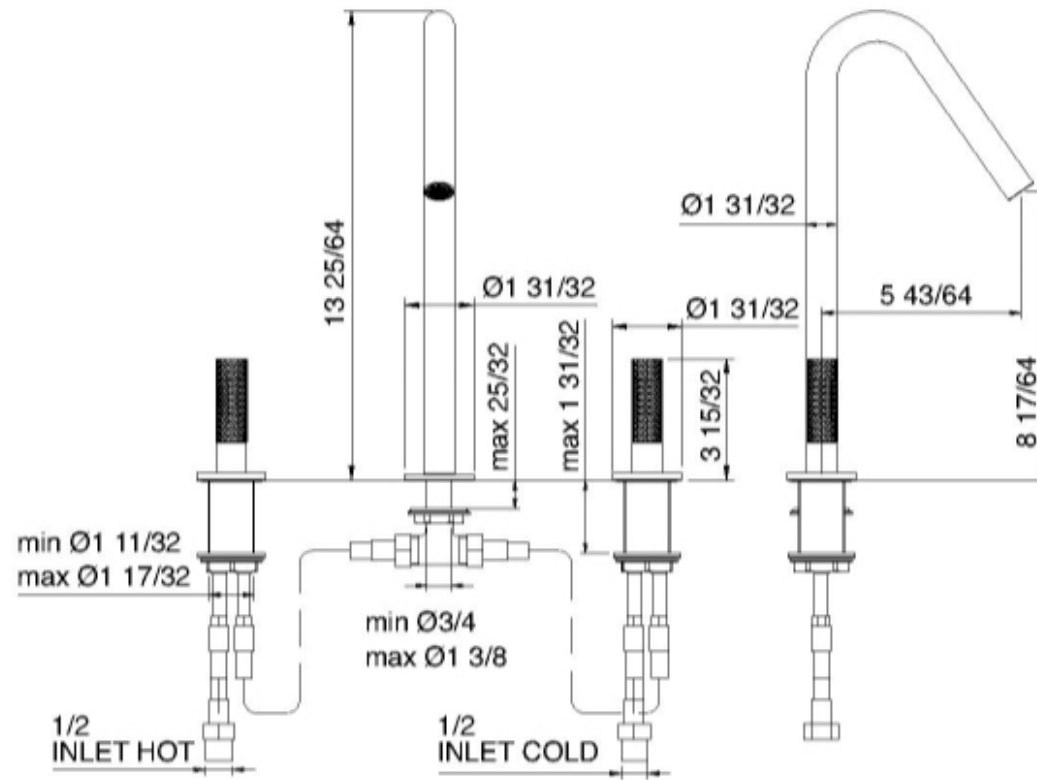

# 6054

Medium widespread lavatory faucet

FINISHES:

FROSTED INOX

RUBINETTERIE  
**treemme**  
*instruments for water*