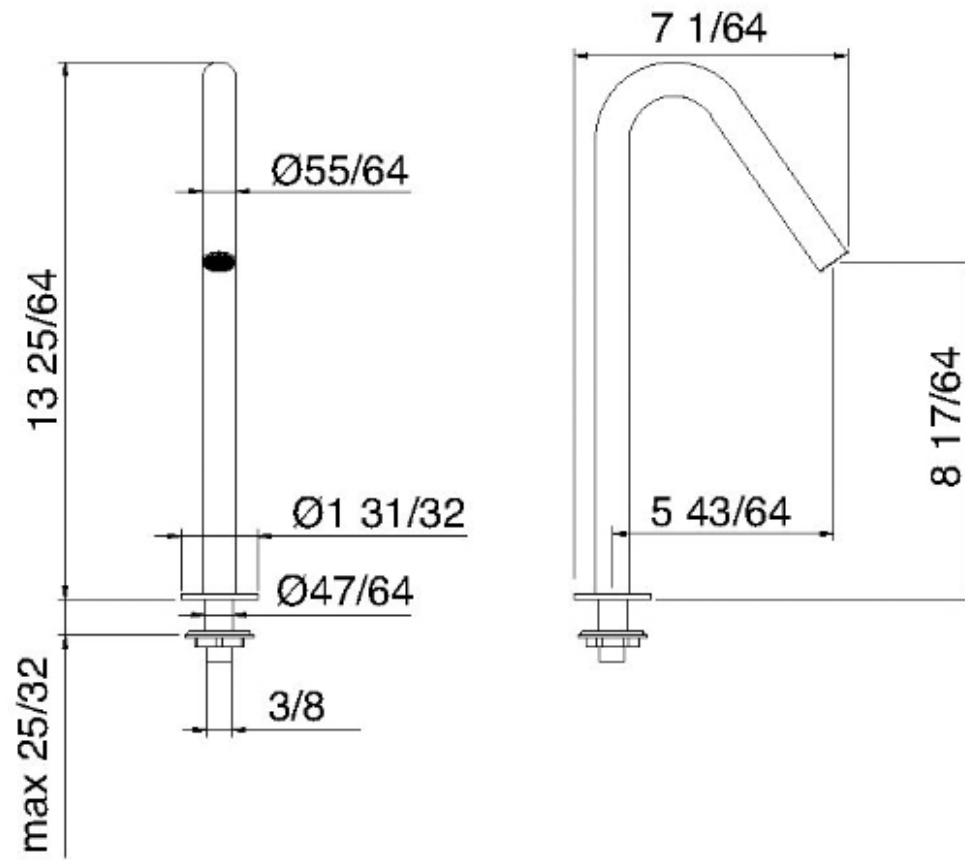

# 6054\_\_01

Lavatory faucet spout

FINISHES:

FROSTED INOX

**treeemme** RUBINETTERIE  
*instruments for water*