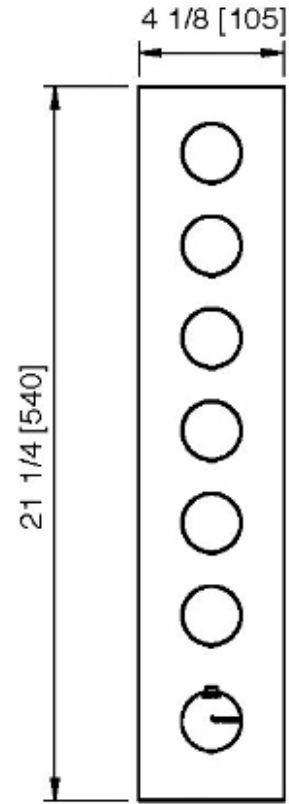

6064__35

Square trim set with knurled shut-off handles

FINISHES:

FROSTED INOX

treemme RUBINETTERIE
instruments for water