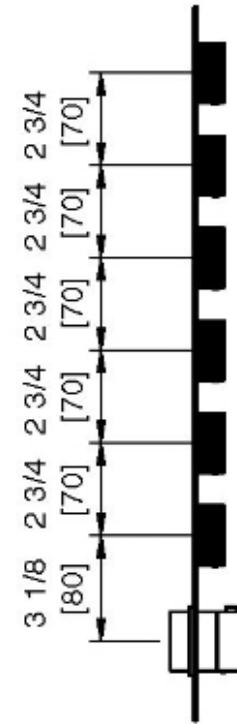

6064__35

Square trim set with knurled shut-off handles

FINISHES:

FROSTED INOX

RUBINETTERIE
treemme
instruments for water