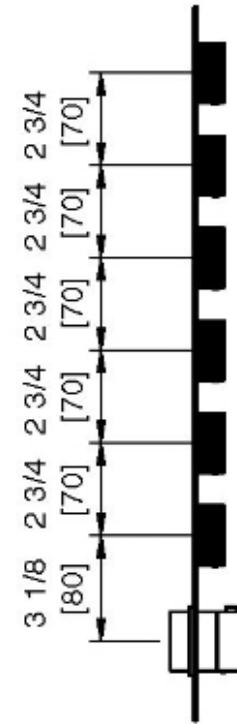

6064__35

Square trim set with knurled shut-off handles

FINISHES:

FROSTED INOX

treemme RUBINETTERIE
instruments for water