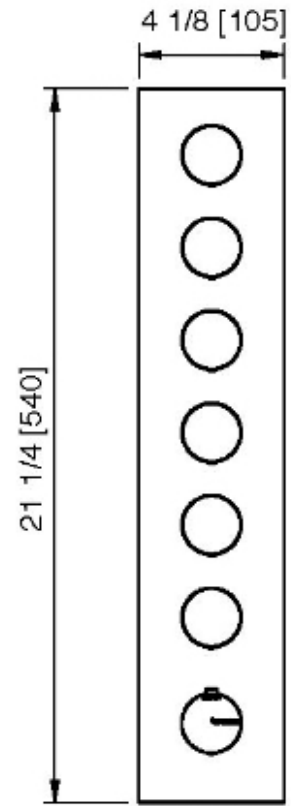

6064__35

Square trim set with knurled shut-off handles

FINISHES:

FROSTED INOX

RUBINETTERIE
treemme
instruments for water