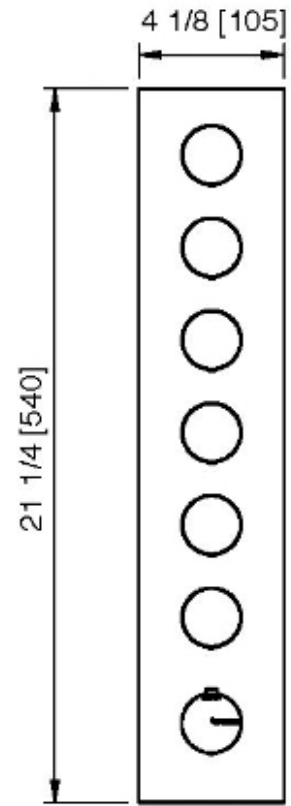

6064__35

Square trim set with knurled shut-off handles

FINISHES:

FROSTED INOX

treemme RUBINETTERIE
instruments for water