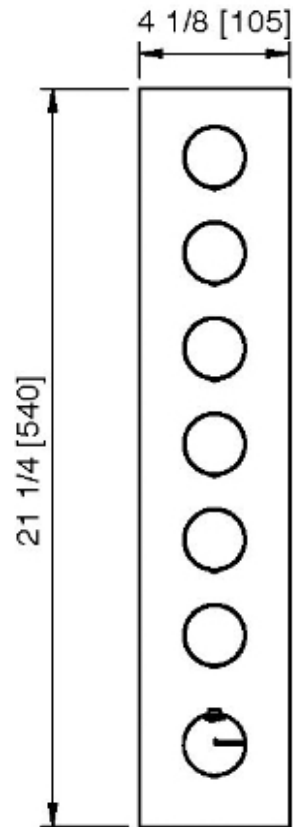

6064__36

Square trim set with round handles

FINISHES:

FROSTED INOX

treemme RUBINETTERIE
instruments for water