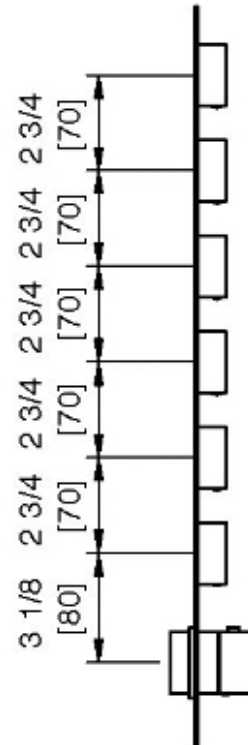

# 6064\_\_36

Square trim set with round handles

FINISHES:

FROSTED INOX

RUBINETTERIE  
**treemme**  
*instruments for water*