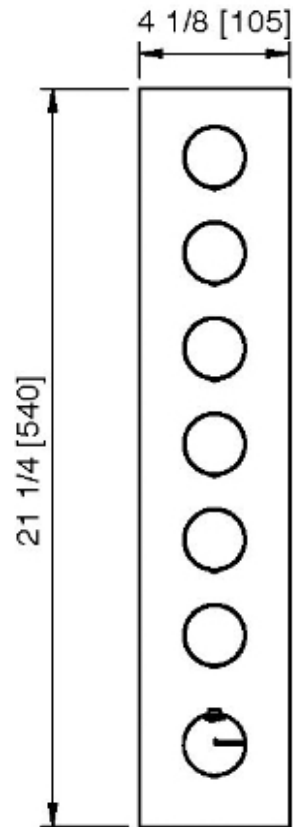

# 6064\_\_36

Square trim set with round handles

FINISHES:

FROSTED INOX

RUBINETTERIE  
**treemme**  
*instruments for water*