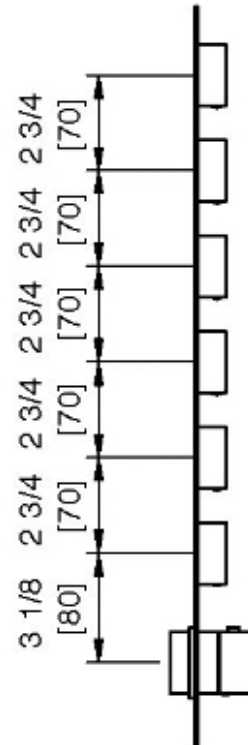

6064__36

Square trim set with round handles

FINISHES:

FROSTED INOX

treemme RUBINETTERIE
instruments for water