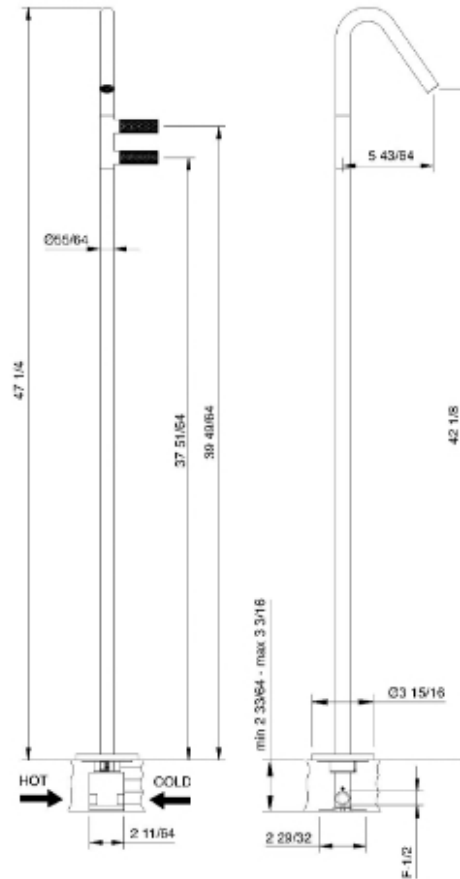

6082__01

Floormount lavatory faucet with two handles

FINISHES:

FROSTED INOX

RUBINETTERIE
treemme
instruments for water