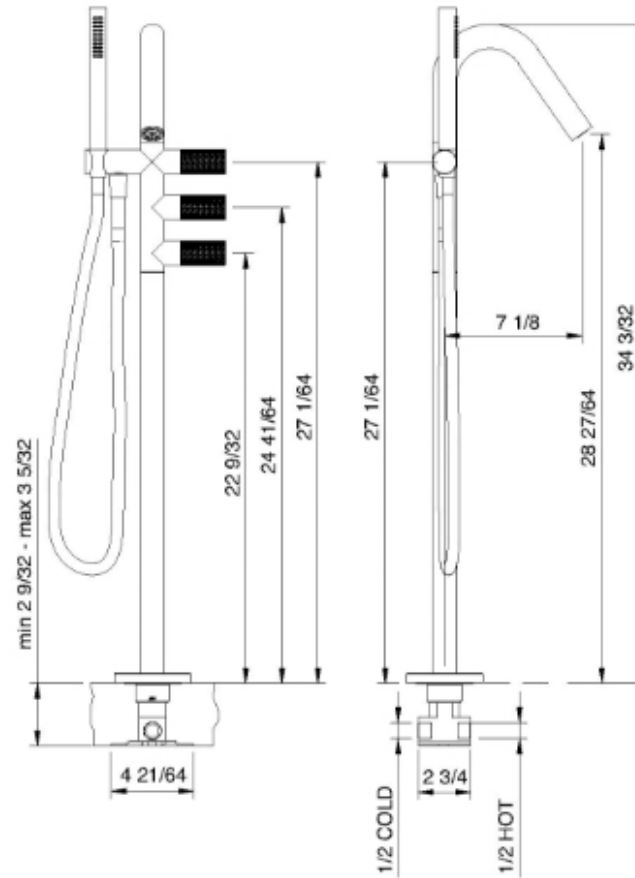

6084__01

Floormount tub filler with handshower

FINISHES:

FROSTED INOX

RUBINETTERIE
treemme
instruments for water