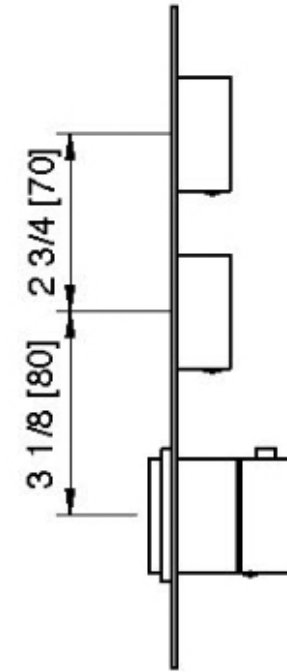

6086__36

Square trim set with round handles

FINISHES:

FROSTED INOX

treeemme RUBINETTERIE
instruments for water