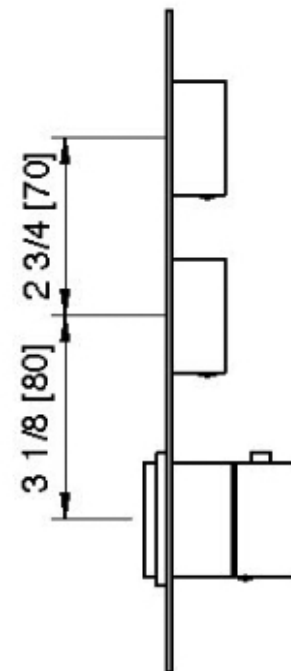

# 6086\_\_36

Square trim set with round handles

FINISHES:

FROSTED INOX

**treeemme** RUBINETTERIE  
*instruments for water*