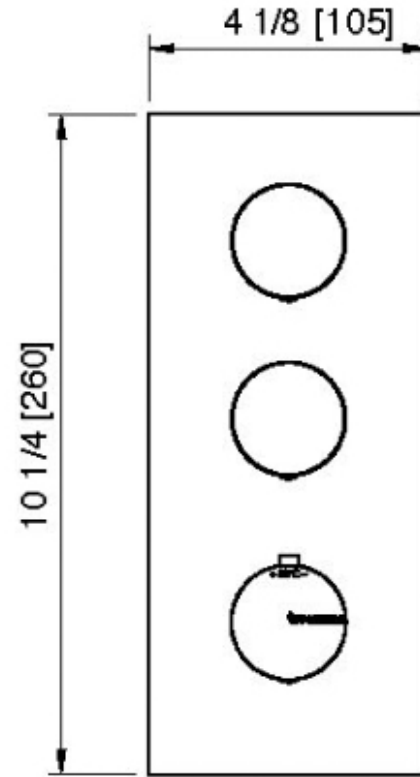

6086__36

Square trim set with round handles

FINISHES:

FROSTED INOX

treeemme RUBINETTERIE
instruments for water