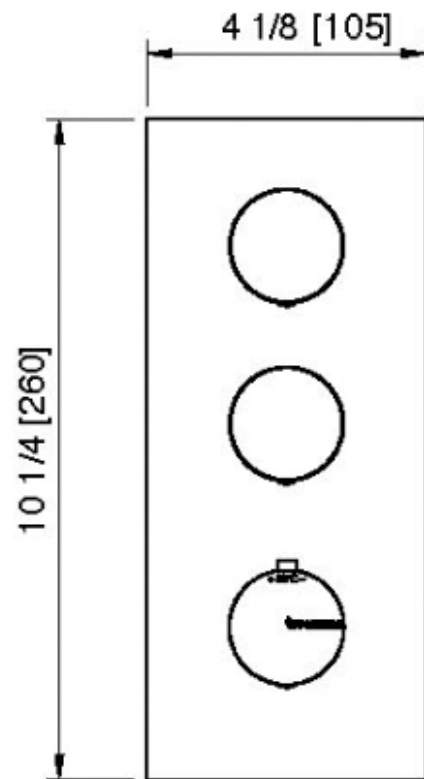

# 6086\_\_36

Square trim set with round handles

FINISHES:

FROSTED INOX

**treeemme** RUBINETTERIE  
*instruments for water*