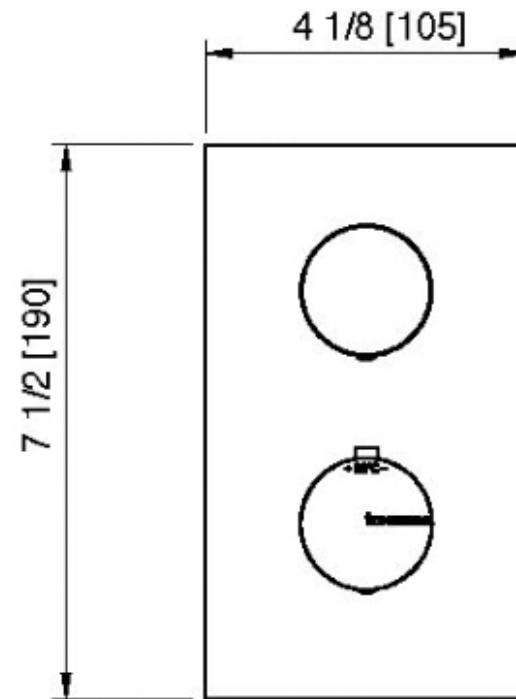

6087__35

Square trim set with knurled shut-off handle

FINISHES:

FROSTED INOX

RUBINETTERIE
tremme
instruments for water