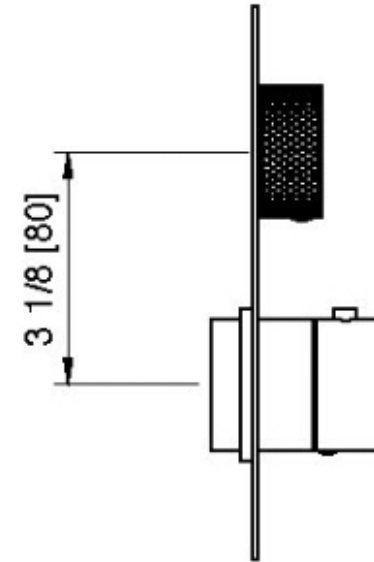

6087__35

Square trim set with knurled shut-off handle

FINISHES:

FROSTED INOX

RUBINETTERIE
tremme
instruments for water