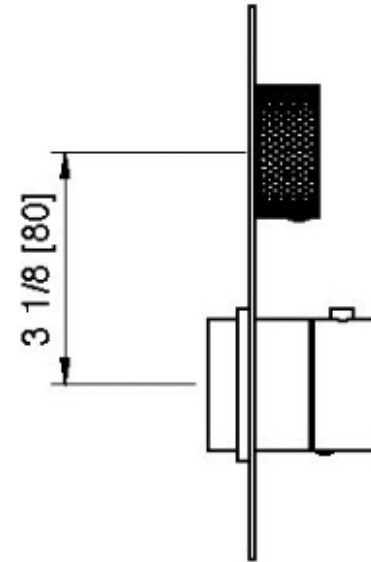

6087__35

Square trim set with knurled shut-off handle

FINISHES:

FROSTED INOX

RUBINETTERIE
tremme
instruments for water