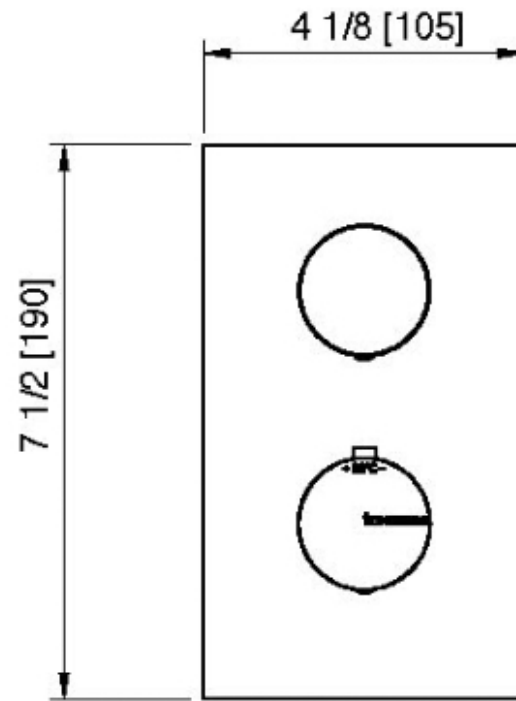

6087__35

Square trim set with knurled shut-off handle

FINISHES:

FROSTED INOX

RUBINETTERIE
tremme
instruments for water