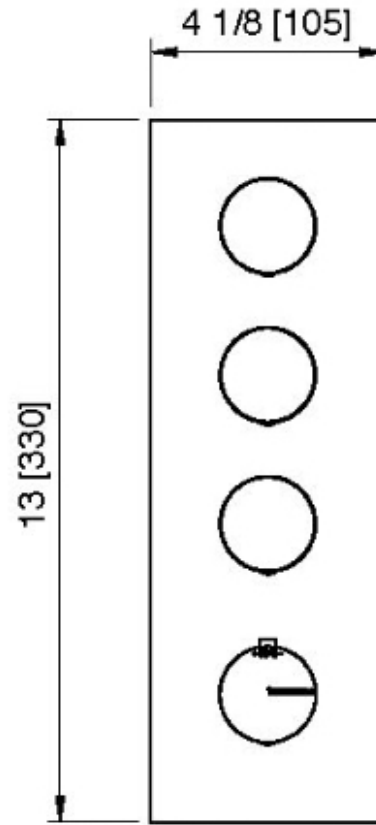

6094__03

Square trim set with knurled shut-off handles

FINISHES:

FROSTED INOX

treemme RUBINETTERIE
instruments for water