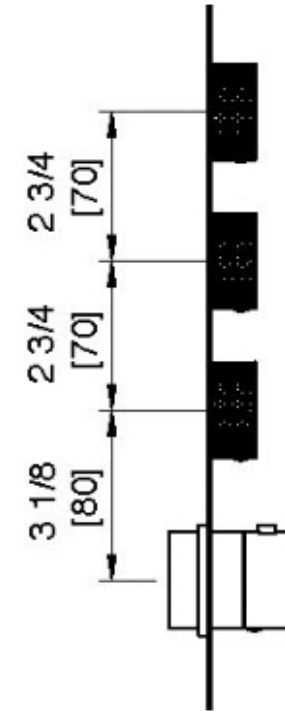

6094__03

Square trim set with knurled shut-off handles

FINISHES:

FROSTED INOX

treemme RUBINETTERIE
instruments for water