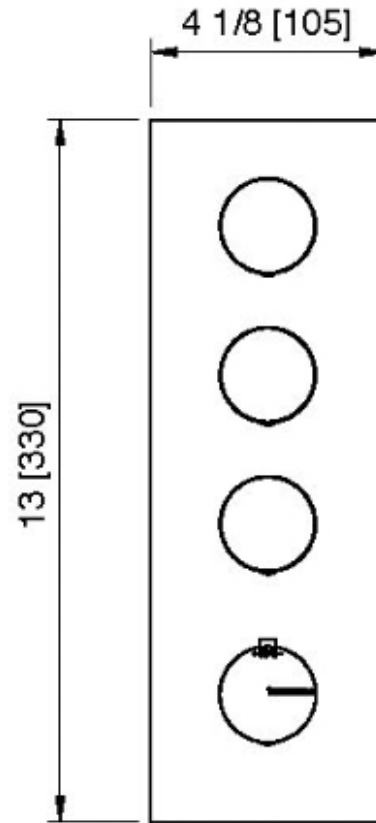

6094__03

Square trim set with knurled shut-off handles

FINISHES:

FROSTED INOX

treemme RUBINETTERIE
instruments for water