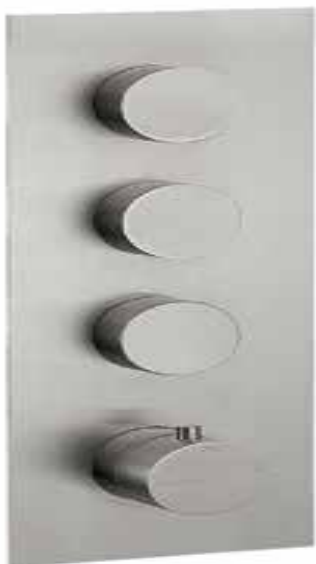

# 6094\_\_04

Square trim set with round handles

FINISHES:

FROSTED INOX

**treeemme** RUBINETTERIE  
*instruments for water*