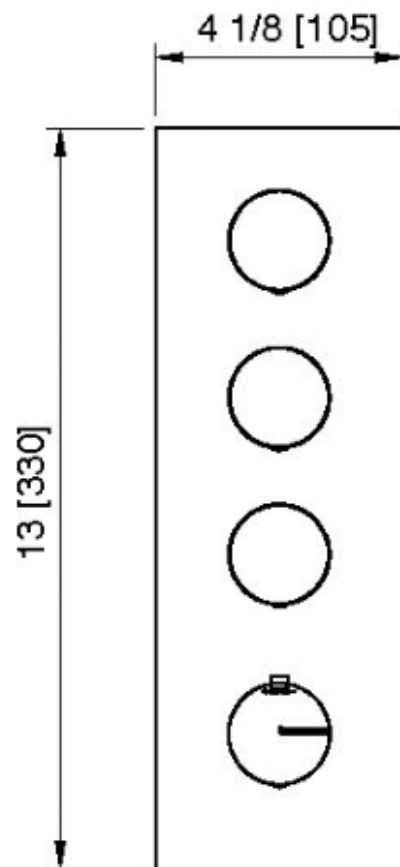

# 6094\_\_04

Square trim set with round handles

FINISHES:

FROSTED INOX

**treeemme** RUBINETTERIE  
*instruments for water*