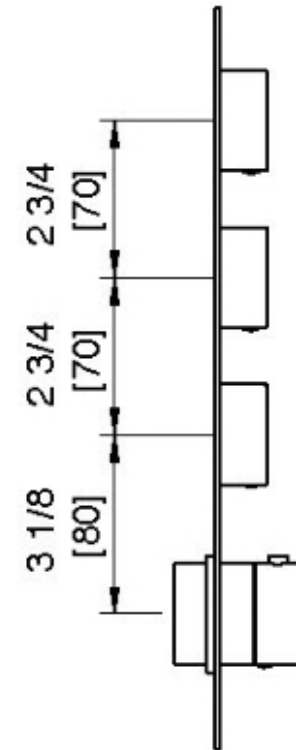

6094__04

Square trim set with round handles

FINISHES:

FROSTED INOX

treeemme RUBINETTERIE
instruments for water