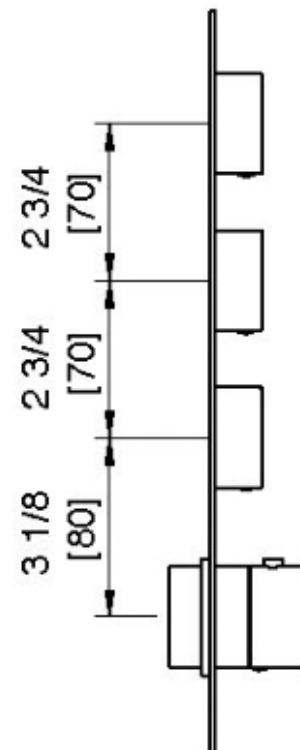

# 6094\_\_04

Square trim set with round handles

FINISHES:

FROSTED INOX

**treeemme** RUBINETTERIE  
*instruments for water*