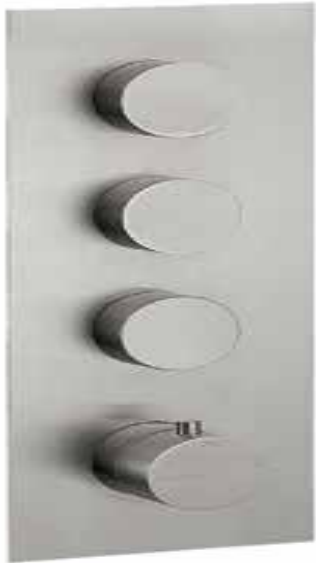

6094__04

Square trim set with round handles

FINISHES:

FROSTED INOX

treeemme RUBINETTERIE
instruments for water