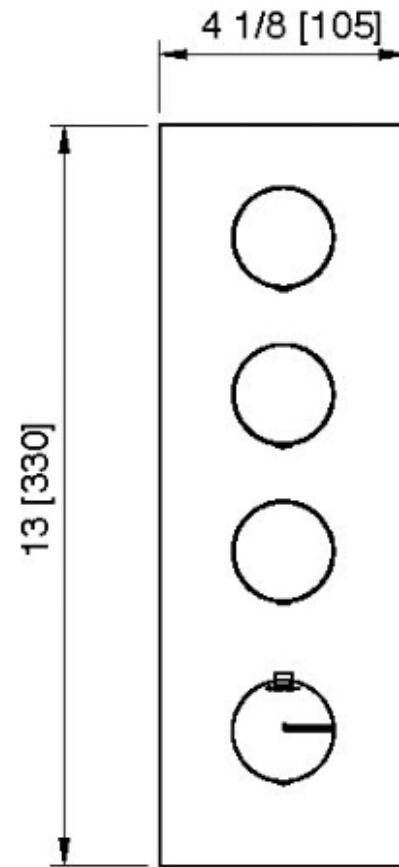

6094__04

Square trim set with round handles

FINISHES:

FROSTED INOX

treeemme RUBINETTERIE
instruments for water