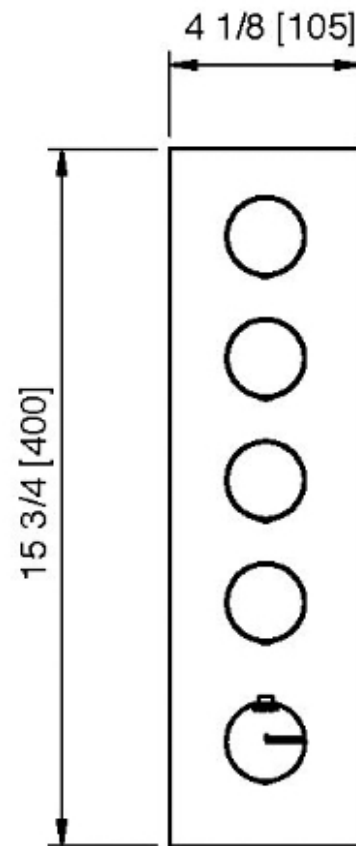

6097__31

Square trim set with knurled shut-off handles

FINISHES:

FROSTED INOX

treemme RUBINETTERIE
instruments for water