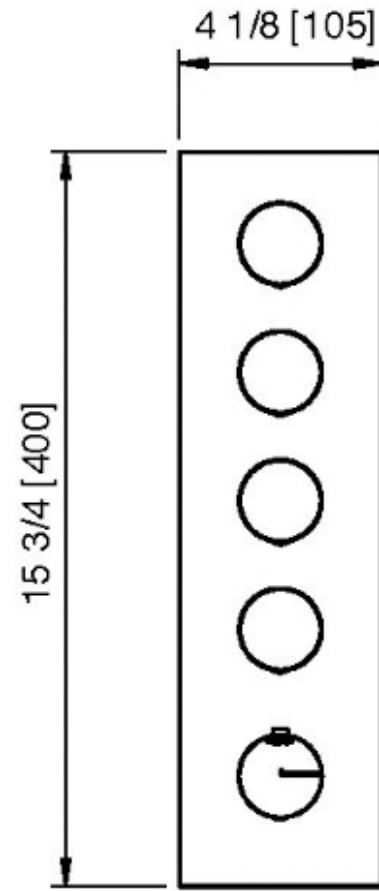

6097__32

Square trim set with round handles

FINISHES:

FROSTED INOX

RUBINETTERIE
treemme
instruments for water