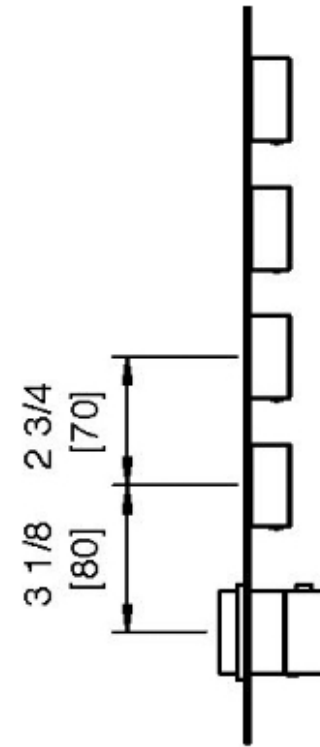

6097__32

Square trim set with round handles

FINISHES:

FROSTED INOX

treeemme RUBINETTERIE
instruments for water