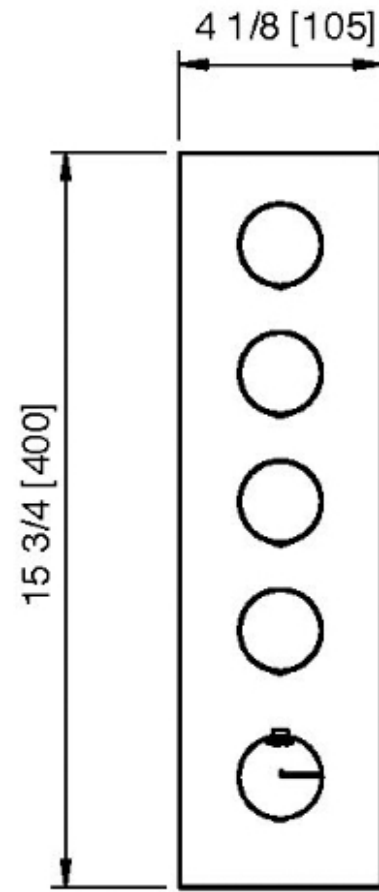

6097__32

Square trim set with round handles

FINISHES:

FROSTED INOX

treeemme RUBINETTERIE
instruments for water