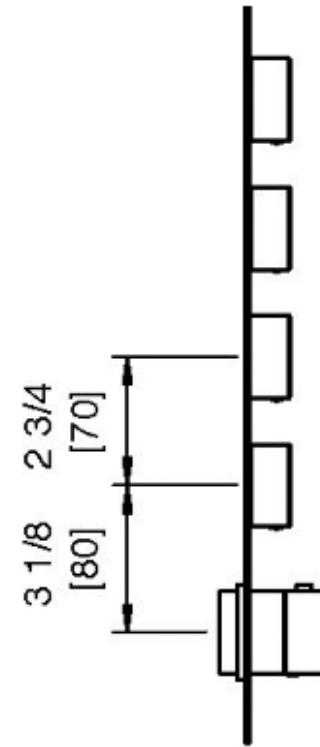

6097__32

Square trim set with round handles

FINISHES:

FROSTED INOX

RUBINETTERIE
treemme
instruments for water