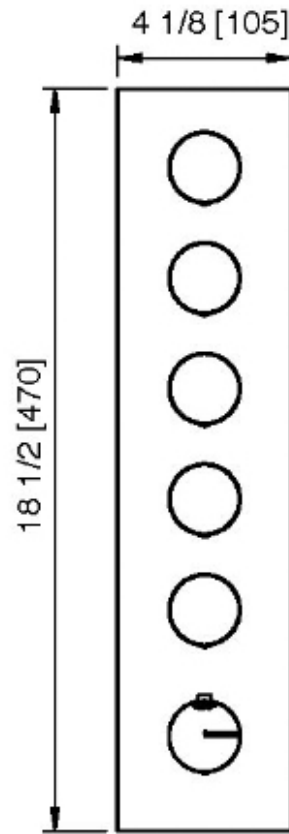

6098__35

Square trim set with knurled shut-off handles

FINISHES:

FROSTED INOX

RUBINETTERIE
treemme
instruments for water