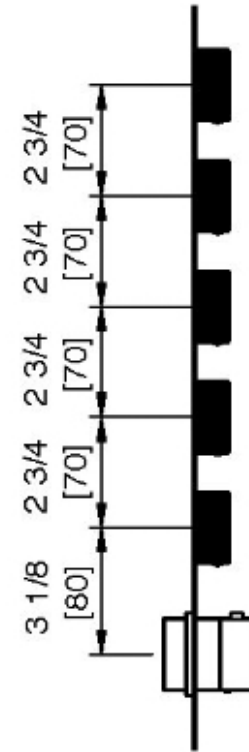

6098__35

Square trim set with knurled shut-off handles

FINISHES:

FROSTED INOX

treemme RUBINETTERIE
instruments for water