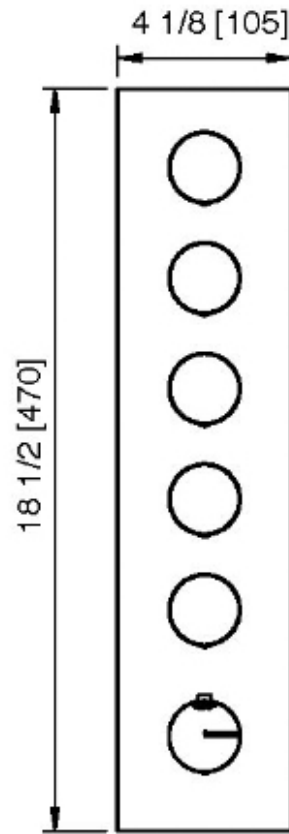

6098__35

Square trim set with knurled shut-off handles

FINISHES:

FROSTED INOX

treemme RUBINETTERIE
instruments for water