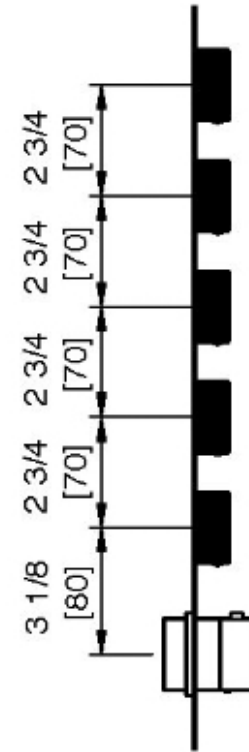

6098__35

Square trim set with knurled shut-off handles

FINISHES:

FROSTED INOX

RUBINETTERIE
treemme
instruments for water