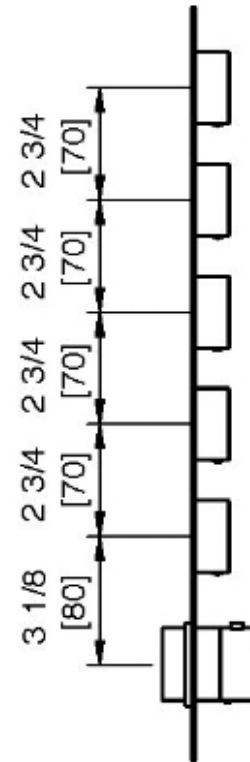

# 6098\_\_36

Square trim set with round handles

FINISHES:

FROSTED INOX

**treeemme** RUBINETTERIE  
*instruments for water*