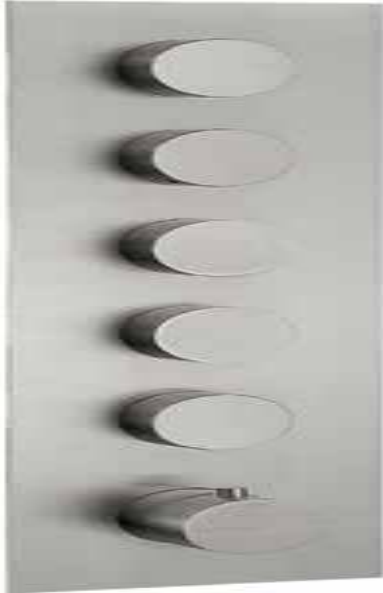

6098__36

Square trim set with round handles

FINISHES:

FROSTED INOX

treemme RUBINETTERIE
instruments for water