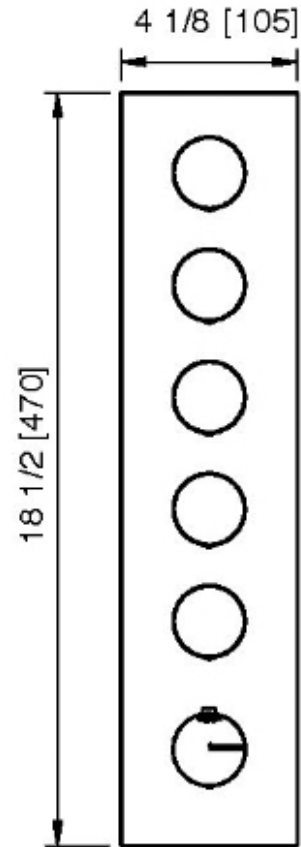

6098__36

Square trim set with round handles

FINISHES:

FROSTED INOX

treemme RUBINETTERIE
instruments for water