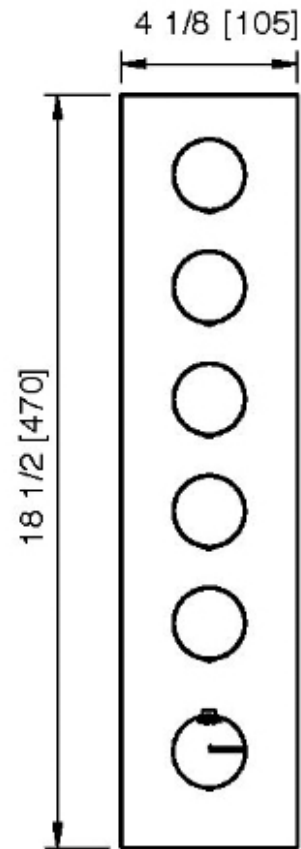

# 6098\_\_36

Square trim set with round handles

FINISHES:

FROSTED INOX

**treeemme** RUBINETTERIE  
*instruments for water*