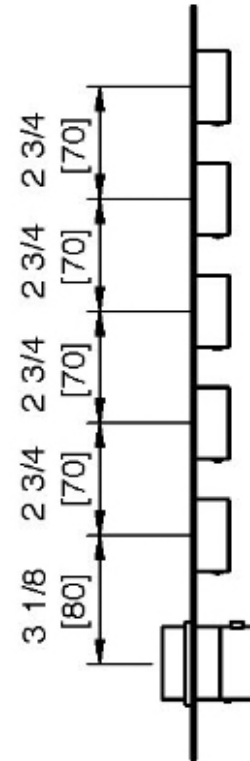

6098__36

Square trim set with round handles

FINISHES:

FROSTED INOX

treemme RUBINETTERIE
instruments for water