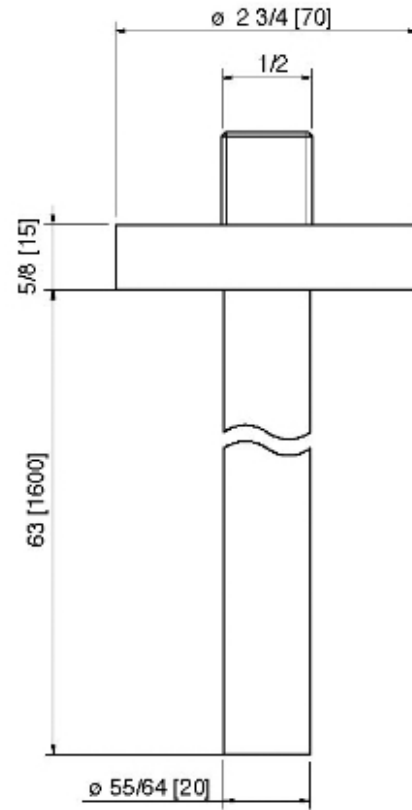

# 6576

Lavatory ceiling faucet spout

FINISHES:

FROSTED INOX

RUBINETTERIE  
**treemme**  
*instruments for water*