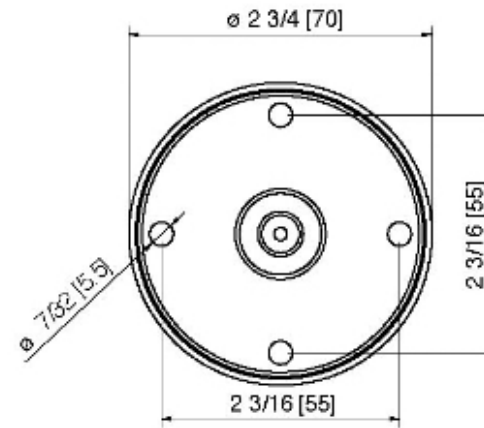

6576

Lavatory ceiling faucet spout

FINISHES:

FROSTED INOX

treeemme RUBINETTERIE
instruments for water