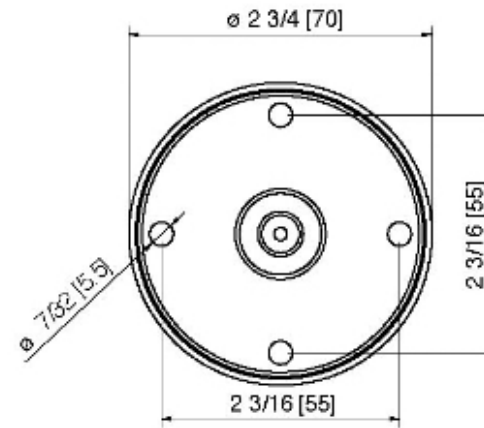

# 6576

Lavatory ceiling faucet spout

FINISHES:

FROSTED INOX

RUBINETTERIE  
**treemme**  
*instruments for water*