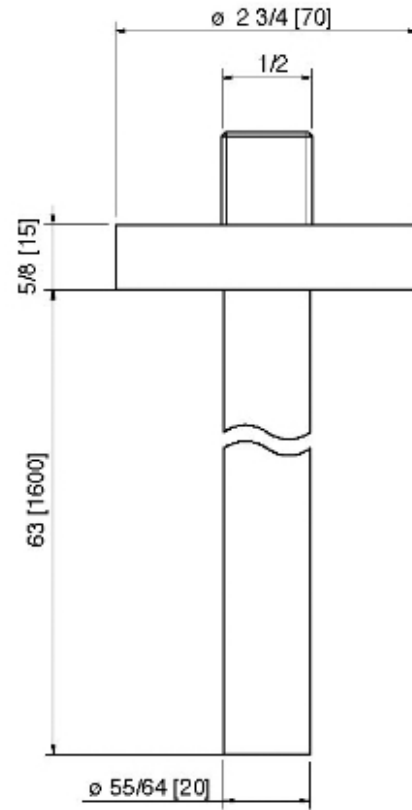

6576

Lavatory ceiling faucet spout

FINISHES:

FROSTED INOX

treeemme RUBINETTERIE
instruments for water