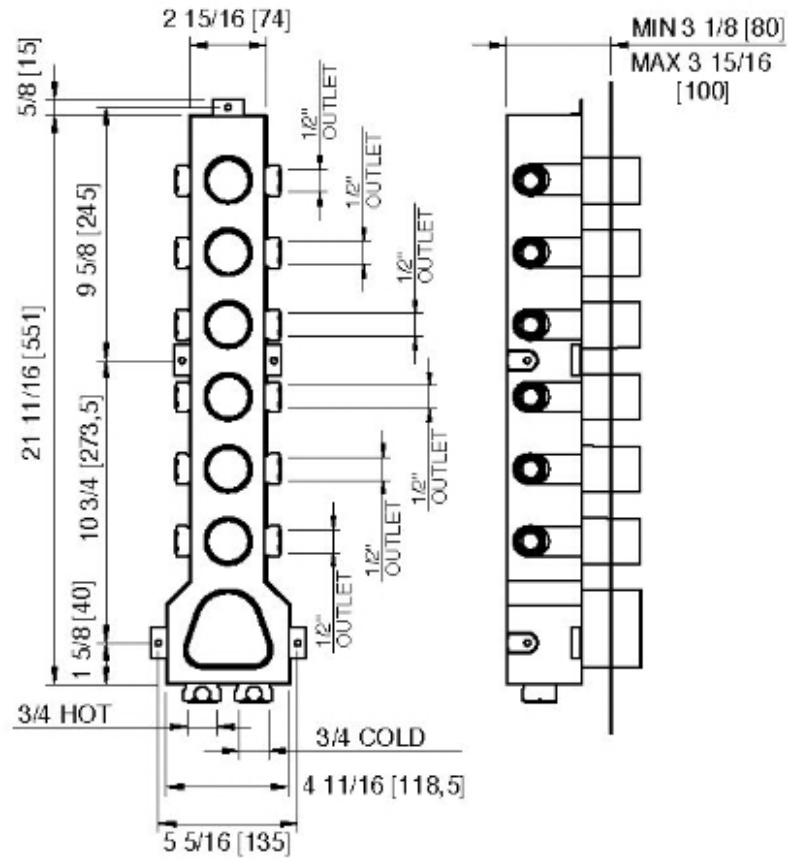

7264ZZ30

6-way thermostatic valve

FINISHES:

FROSTED INOX

treeemme RUBINETTERIE
instruments for water