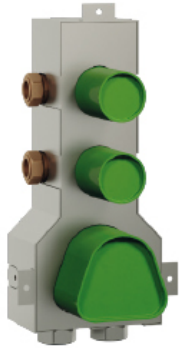

# 7286ZZ30

2-way thermostatic valve

FINISHES:

FROSTED INOX

**treeemme** RUBINETTERIE  
*instruments for water*