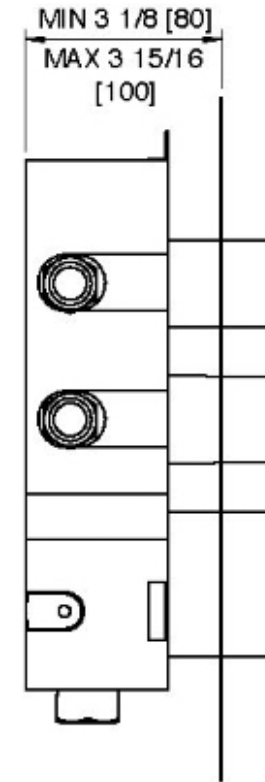

# 7286ZZ30

2-way thermostatic valve

FINISHES:

FROSTED INOX

**treeemme** RUBINETTERIE  
*instruments for water*