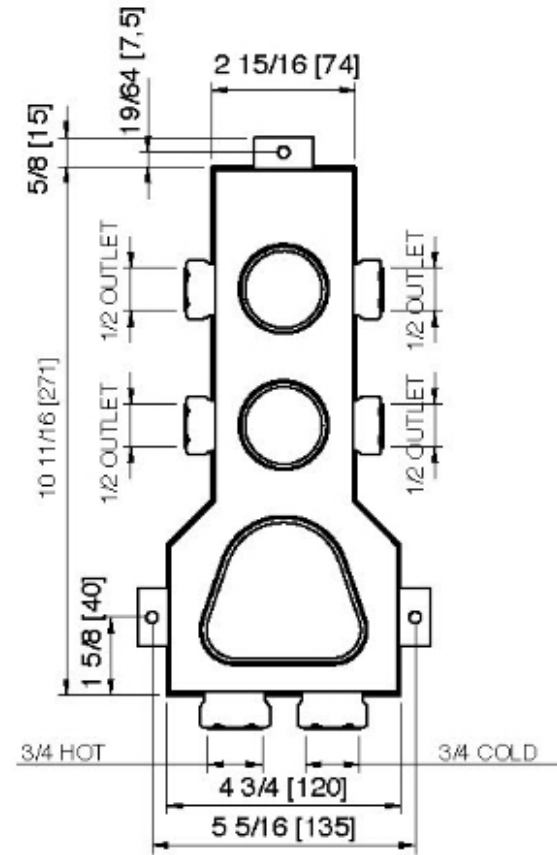

# 7286ZZ30

2-way thermostatic valve

FINISHES:

FROSTED INOX

**treeemme** RUBINETTERIE  
*instruments for water*