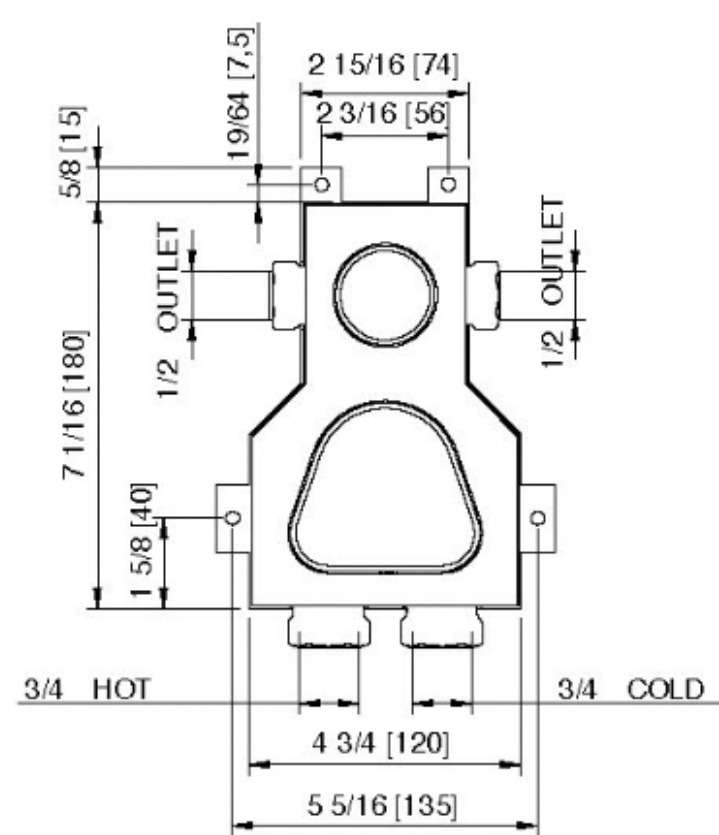

7287ZZ30

1-way thermostatic valve

FINISHES:

FROSTED INOX

RUBINETTERIE
treemme
instruments for water