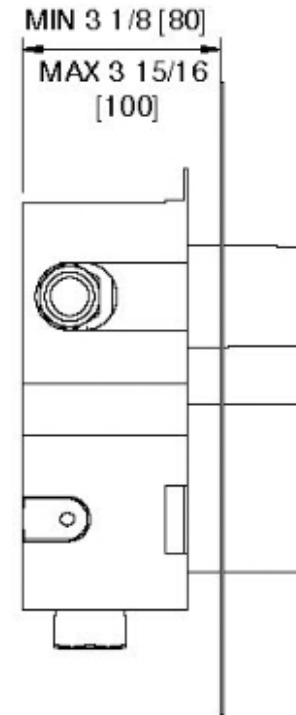

7287ZZ30

1-way thermostatic valve

FINISHES:

FROSTED INOX

RUBINETTERIE
treemme
instruments for water