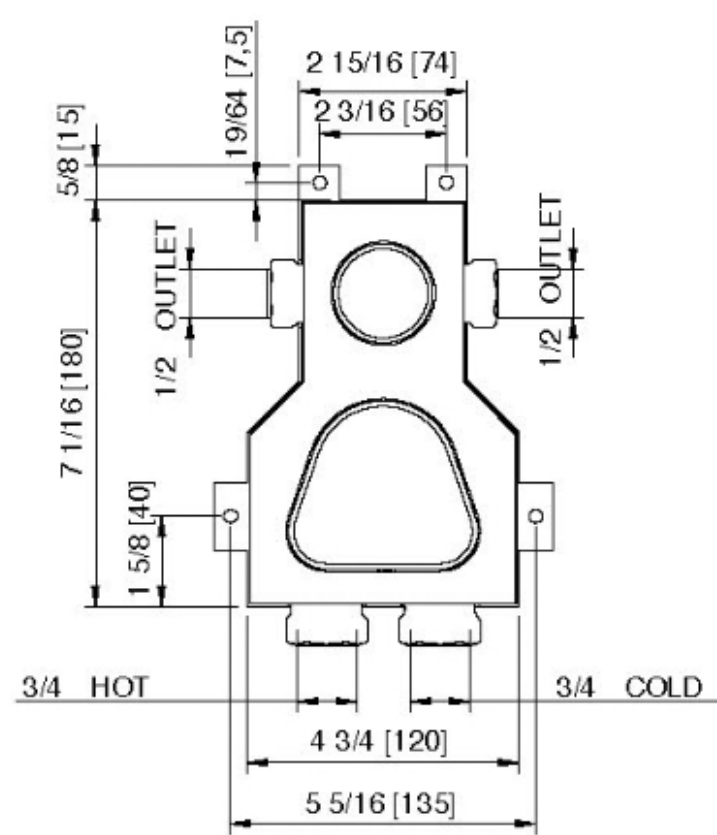

7287ZZ30

1-way thermostatic valve

FINISHES:

FROSTED INOX

treeemme RUBINETTERIE
instruments for water