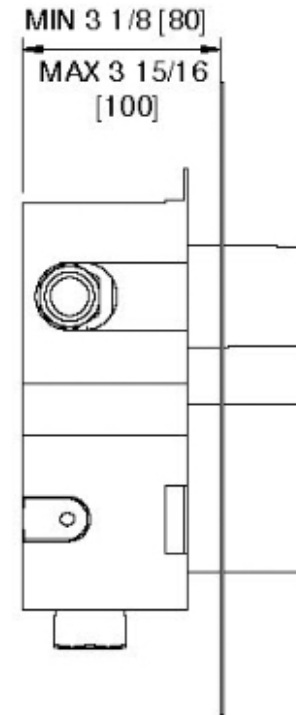

7287ZZ30

1-way thermostatic valve

FINISHES:

FROSTED INOX

treeemme RUBINETTERIE
instruments for water