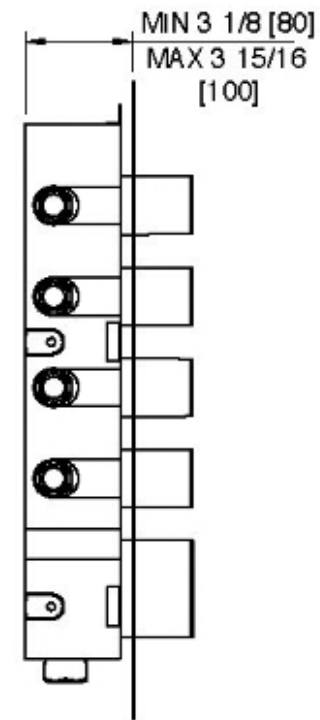

# 7297ZZ30

4-way thermostatic valve

FINISHES:

FROSTED INOX

RUBINETTERIE  
**treemme**  
*instruments for water*