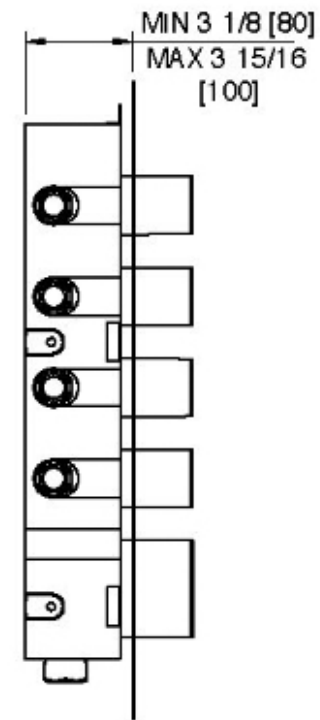

7297ZZ30

4-way thermostatic valve

FINISHES:

FROSTED INOX

RUBINETTERIE
treemme
instruments for water