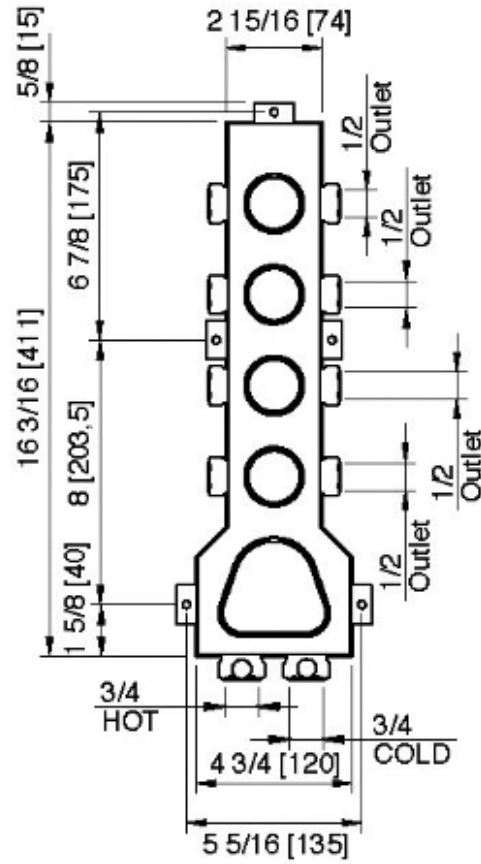

# 7297ZZ30

4-way thermostatic valve

FINISHES:

FROSTED INOX

RUBINETTERIE  
**treemme**  
*instruments for water*