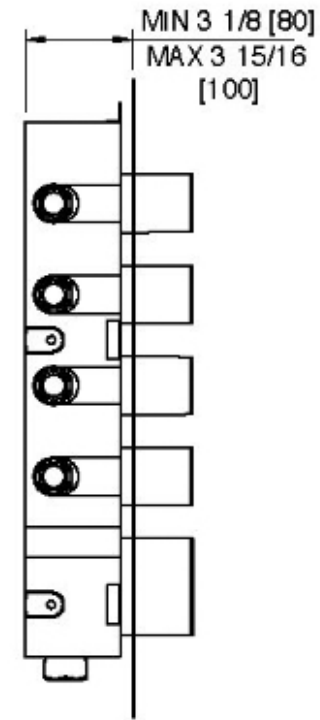

# 7297ZZ30

4-way thermostatic valve

FINISHES:

FROSTED INOX

RUBINETTERIE  
**treemme**  
*instruments for water*