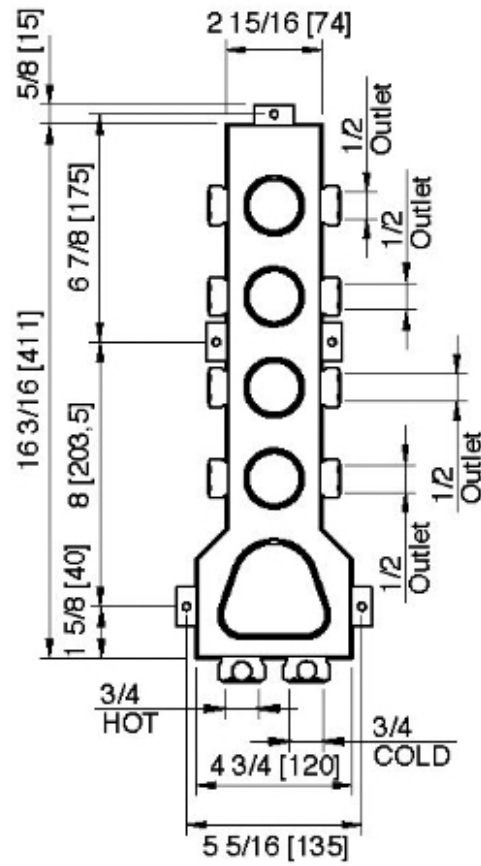

7297ZZ30

4-way thermostatic valve

FINISHES:

FROSTED INOX

RUBINETTERIE
treemme
instruments for water