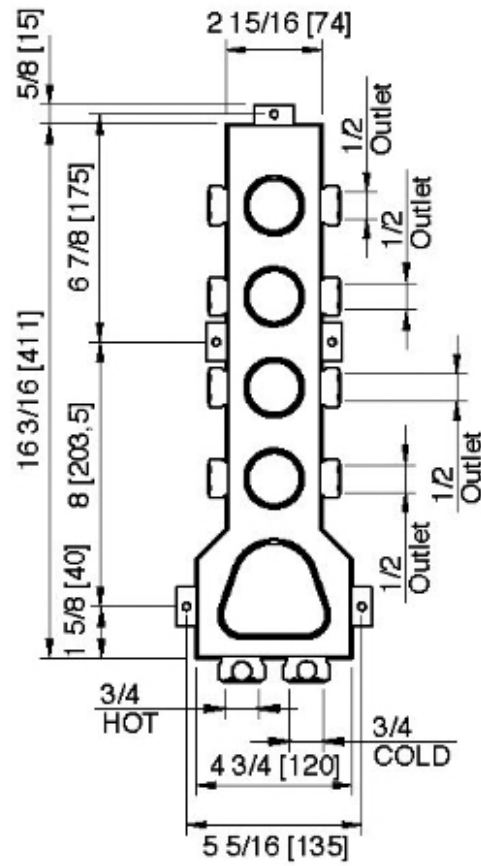

# 7297ZZ30

4-way thermostatic valve

FINISHES:

FROSTED INOX

RUBINETTERIE  
**treemme**  
*instruments for water*