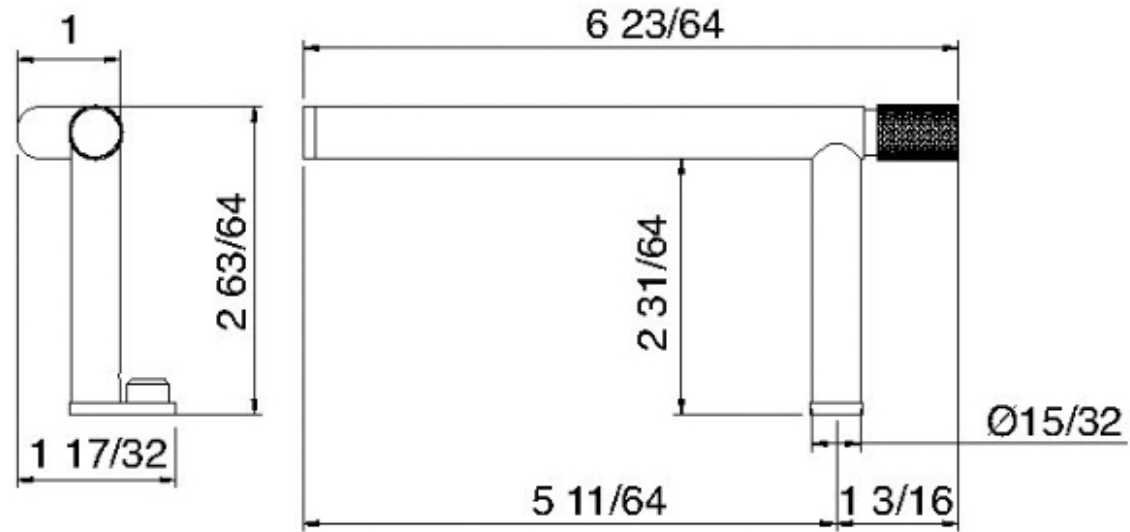

8301

Wallmount paper holder

FINISHES:

FROSTED INOX

treeemme RUBINETTERIE
instruments for water