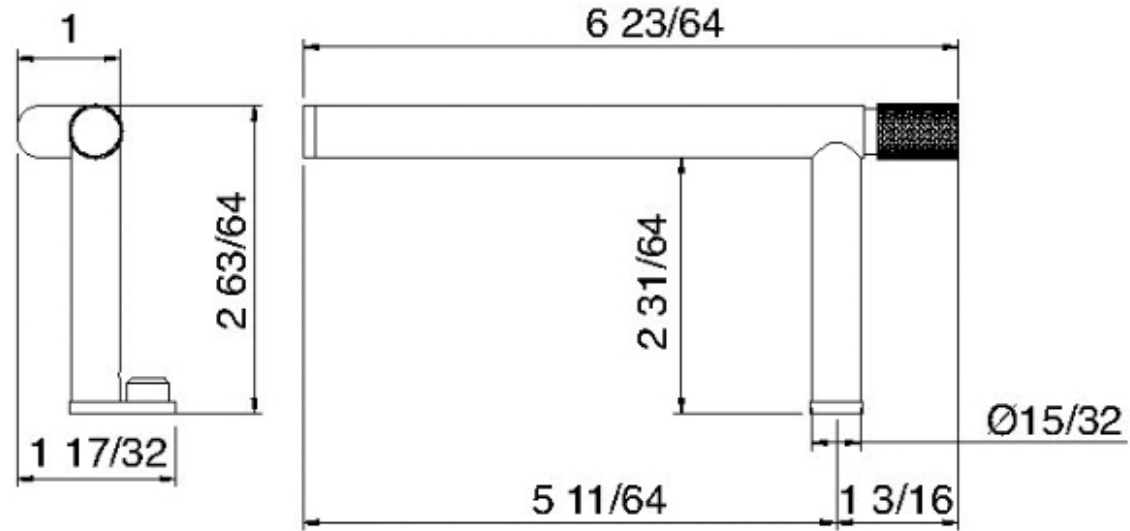

# 8301

Wallmount paper holder

FINISHES:

FROSTED INOX

**treeemme** RUBINETTERIE  
*instruments for water*