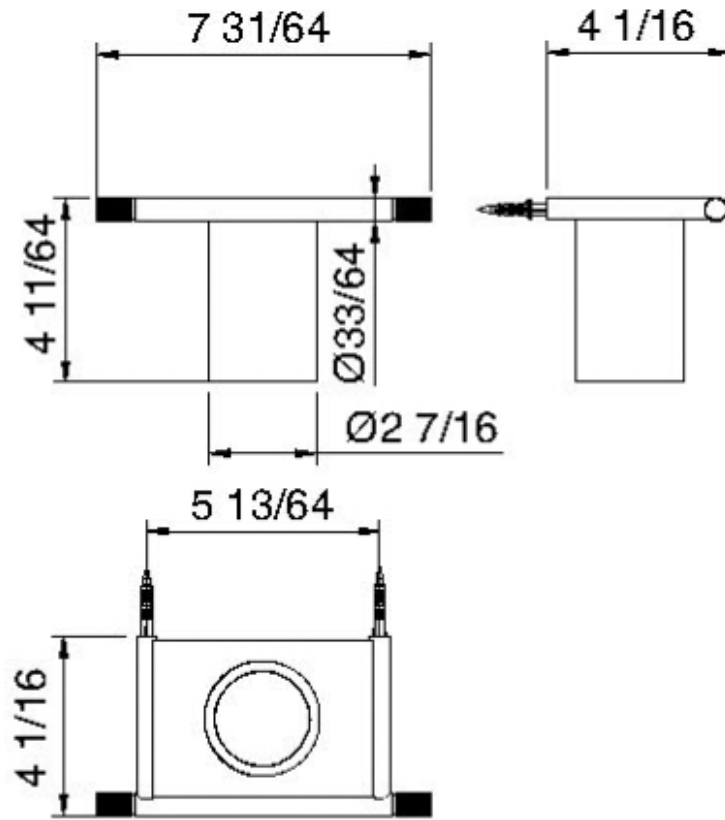

8304

Wallmount tumbler holder

FINISHES:

FROSTED INOX

tree^{RUBINETTERIE}**emme**
instruments for water