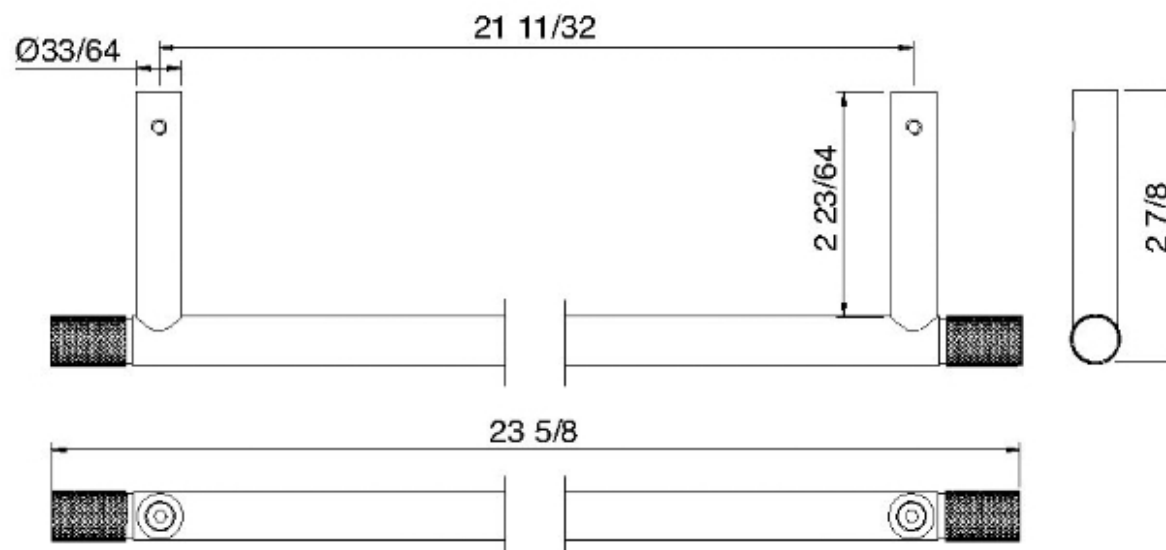

8305

23 5/8 " wallmount single towel bar

FINISHES:

FROSTED INOX

treeemme RUBINETTERIE
instruments for water