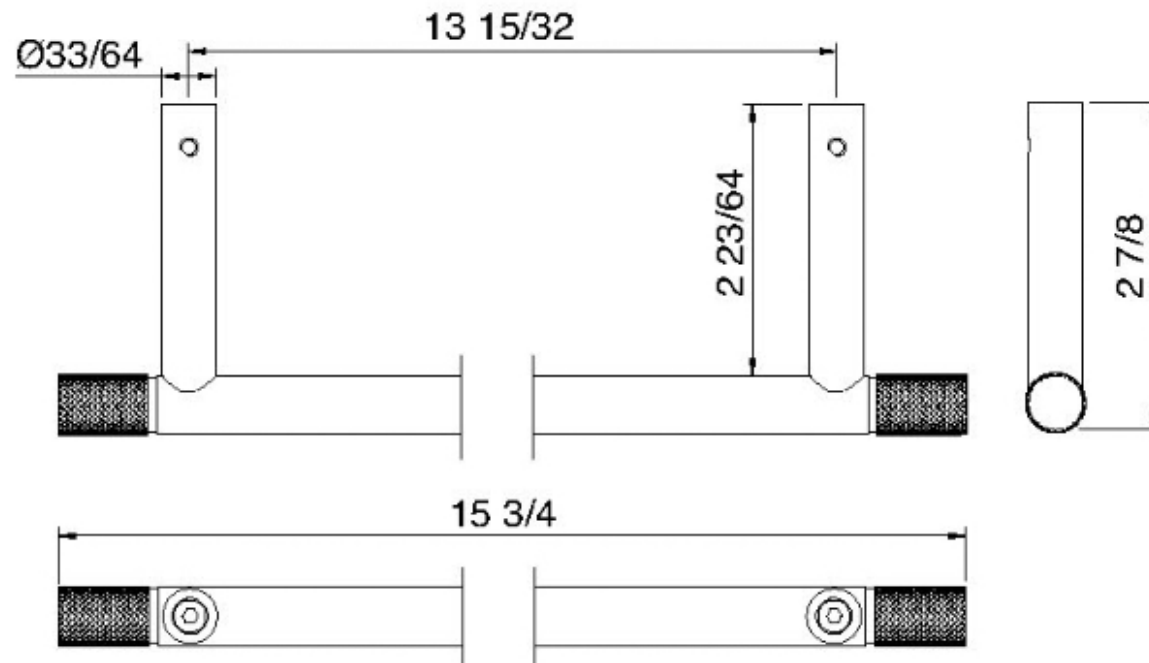

8306

15 3/4 " wallmount single towel bar

FINISHES:

FROSTED INOX

tree^{RUBINETTERIE}**mme**
instruments for water