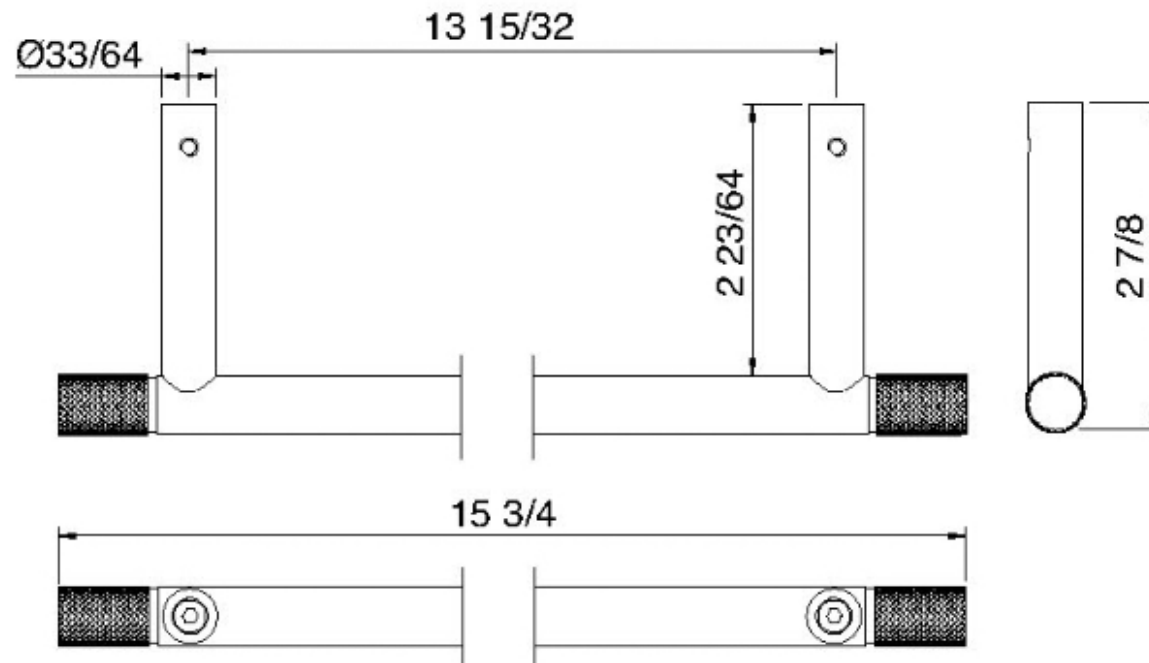

8306

15 3/4 " wallmount single towel bar

FINISHES:

FROSTED INOX

treeemme RUBINETTERIE
instruments for water