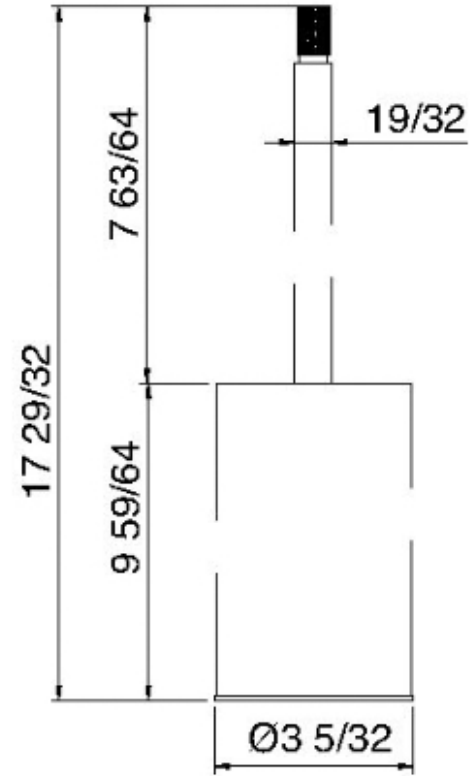

# 8307

Freestanding brush holder

FINISHES:

FROSTED INOX

**tree**<sup>RUBINETTERIE</sup>**mme**  
*instruments for water*