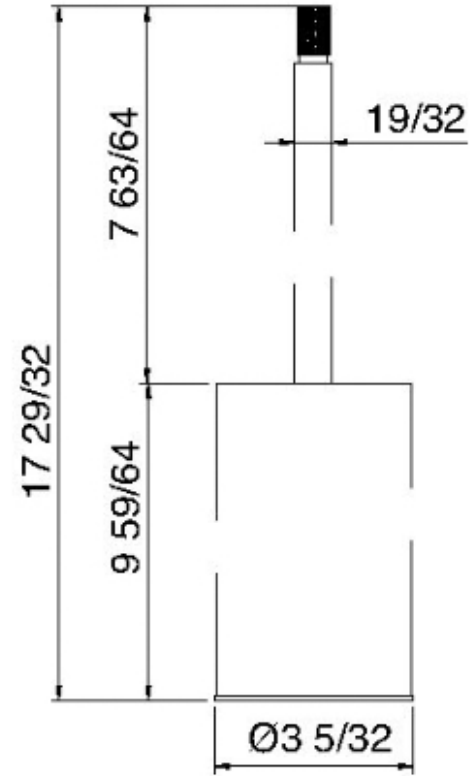

8307

Freestanding brush holder

FINISHES:

FROSTED INOX

tree^{RUBINETTERIE}**mme**
instruments for water