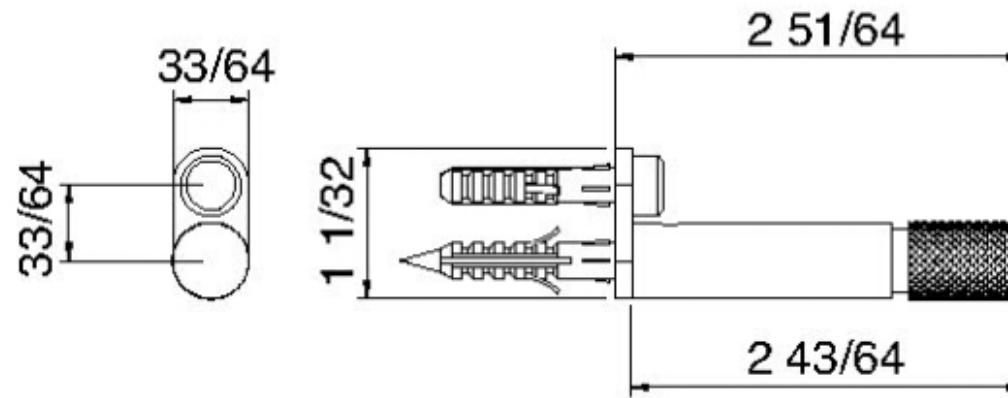

# 8311

Wallmount hook

FINISHES:

FROSTED INOX

**tree**<sup>RUBINETTERIE</sup>**mme**  
*instruments for water*