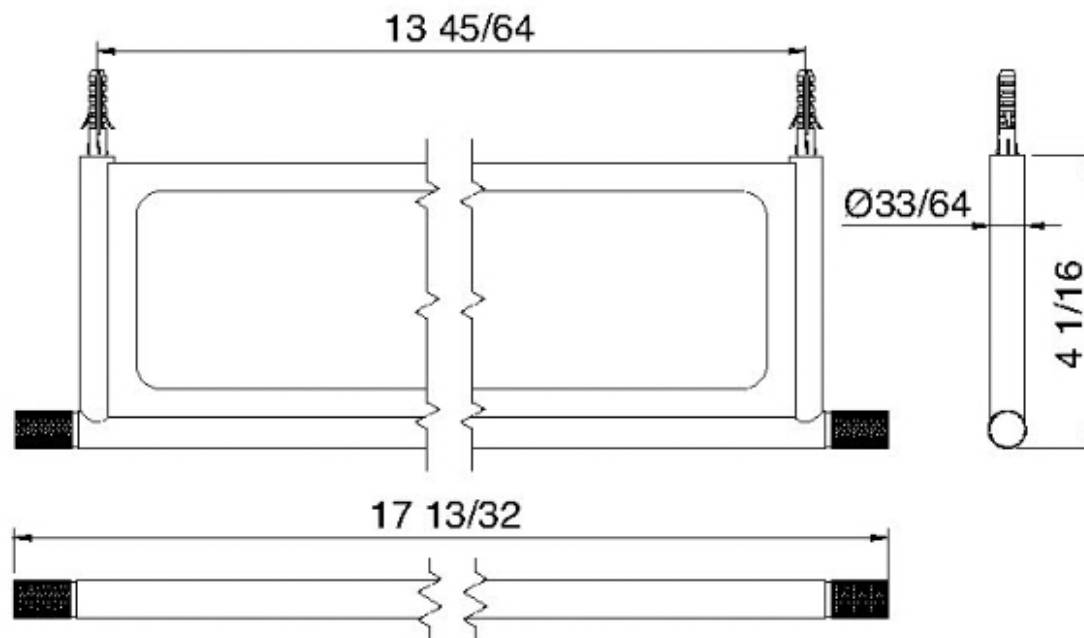

8316

14 7/16 " wallmount shelf

FINISHES:

FROSTED INOX

treeemme RUBINETTERIE
instruments for water