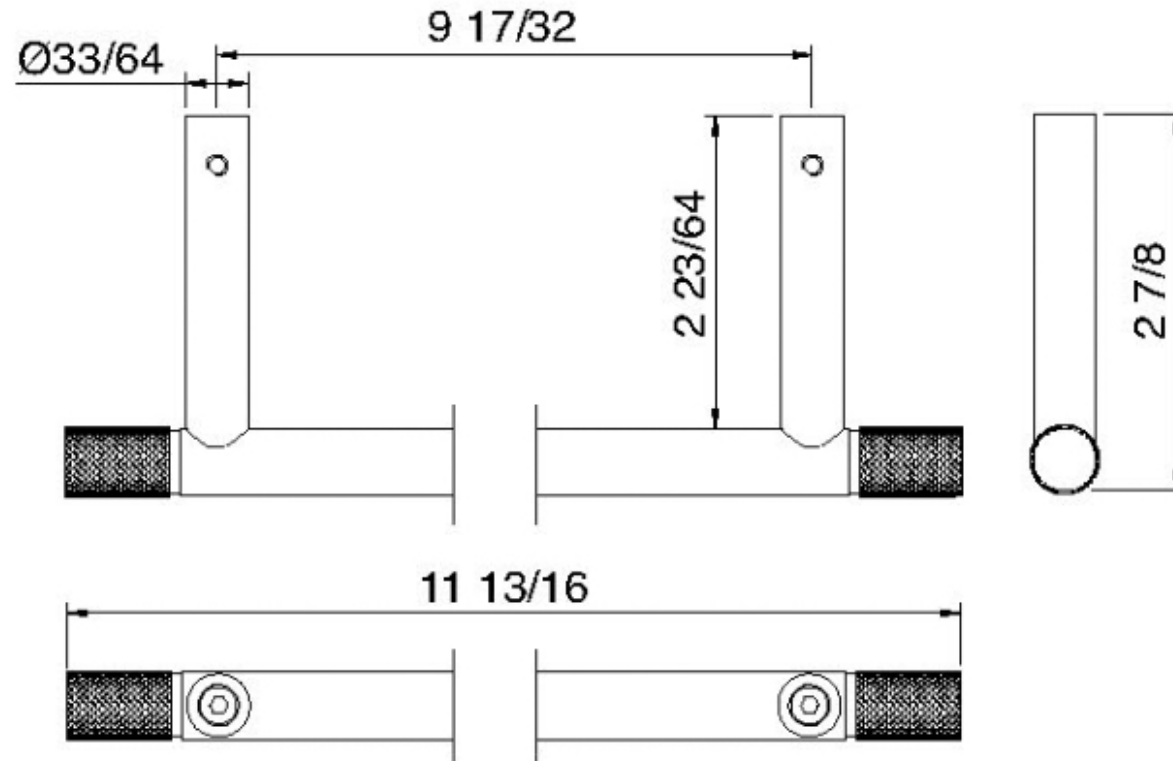

8324

12" wallmount single towel bar

FINISHES:

FROSTED INOX

treeemme RUBINETTERIE
instruments for water