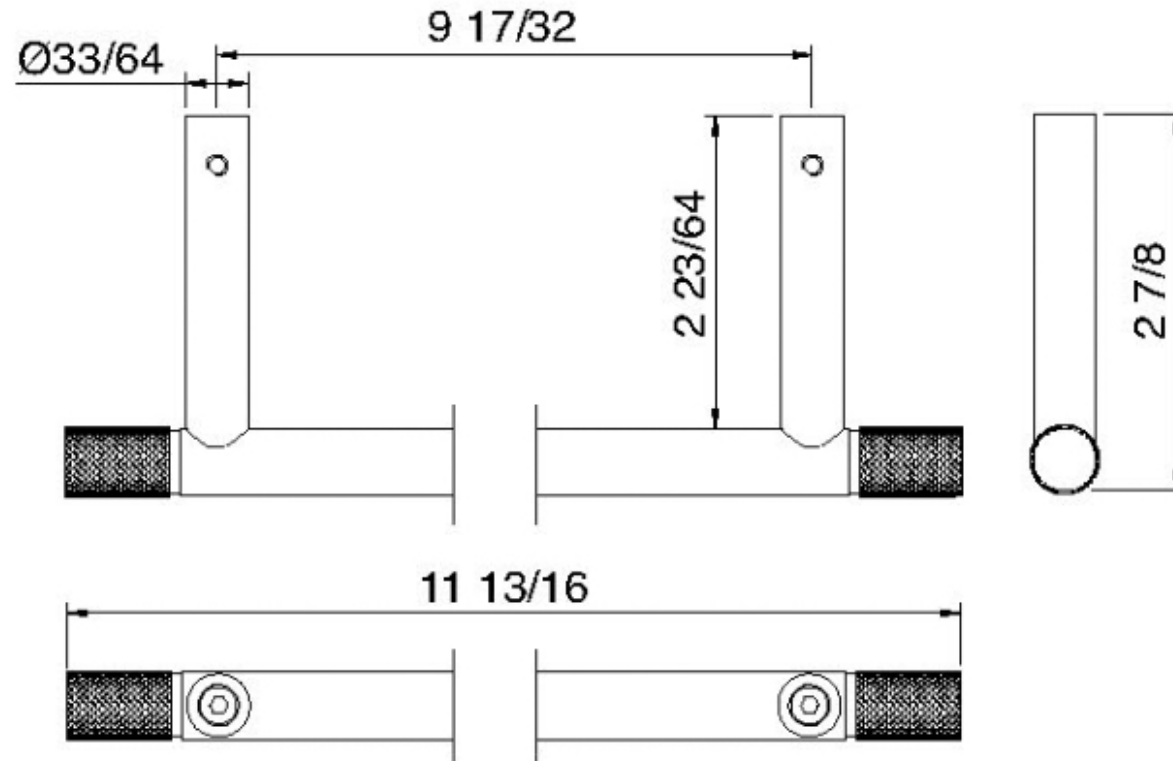

# 8324

12" wallmount single towel bar

FINISHES:

FROSTED INOX

**treeemme** RUBINETTERIE  
*instruments for water*