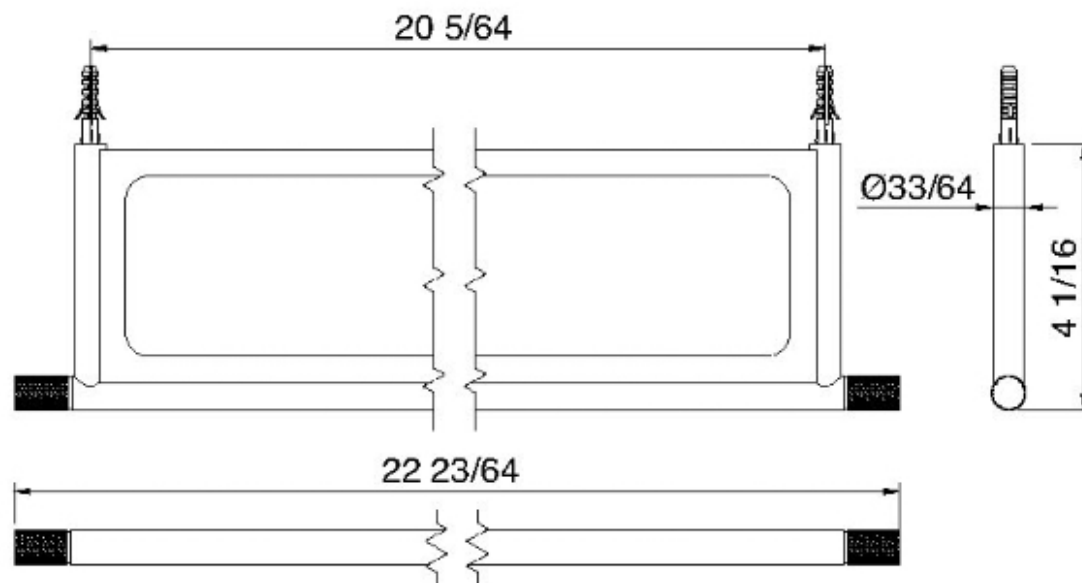

8326

19 3/8 " wallmount shelf

FINISHES:

FROSTED INOX

treeemme RUBINETTERIE
instruments for water