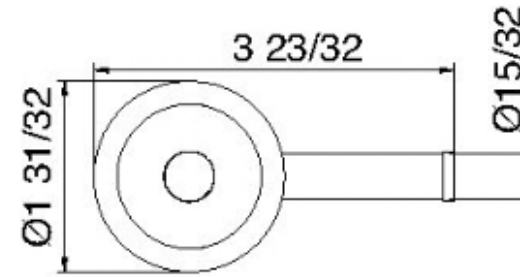

# 8328

Wallmount spare paper holder

FINISHES:

FROSTED INOX

**tree**<sup>RUBINETTERIE</sup>**emme**  
*instruments for water*