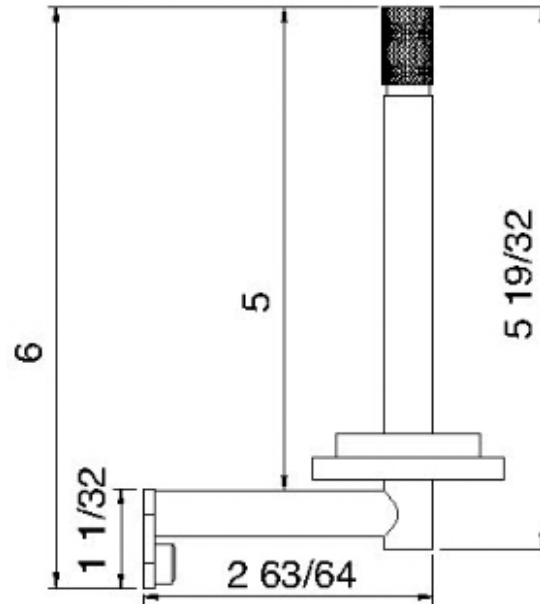

8328

Wallmount spare paper holder

FINISHES:

FROSTED INOX

tree^{RUBINETTERIE}**emme**
instruments for water