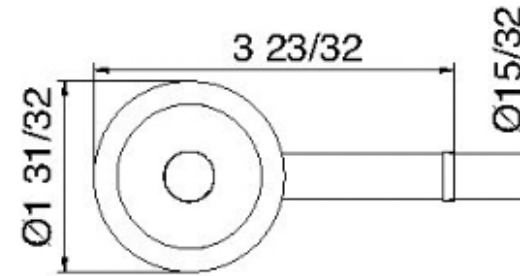

8328

Wallmount spare paper holder

FINISHES:

FROSTED INOX

tree^{RUBINETTERIE}**emme**
instruments for water