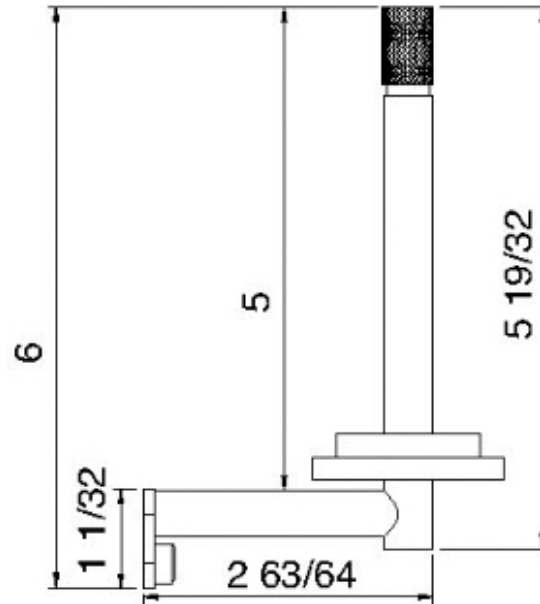

# 8328

Wallmount spare paper holder

FINISHES:

FROSTED INOX

**tree**<sup>RUBINETTERIE</sup>**emme**  
*instruments for water*