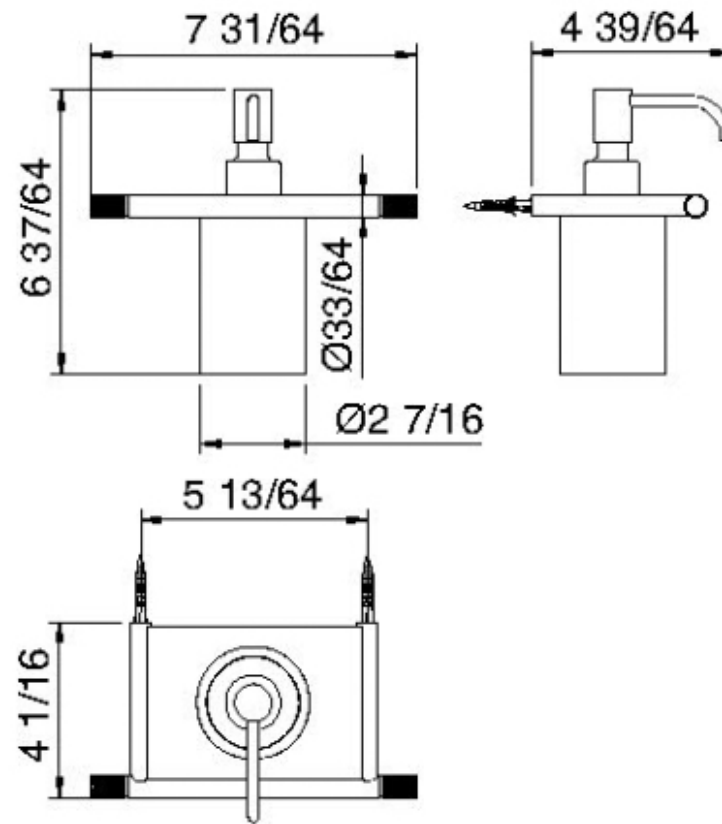

# 8341

Wallmount soap dispenser

FINISHES:

FROSTED INOX

**treeemme** RUBINETTERIE  
*instruments for water*