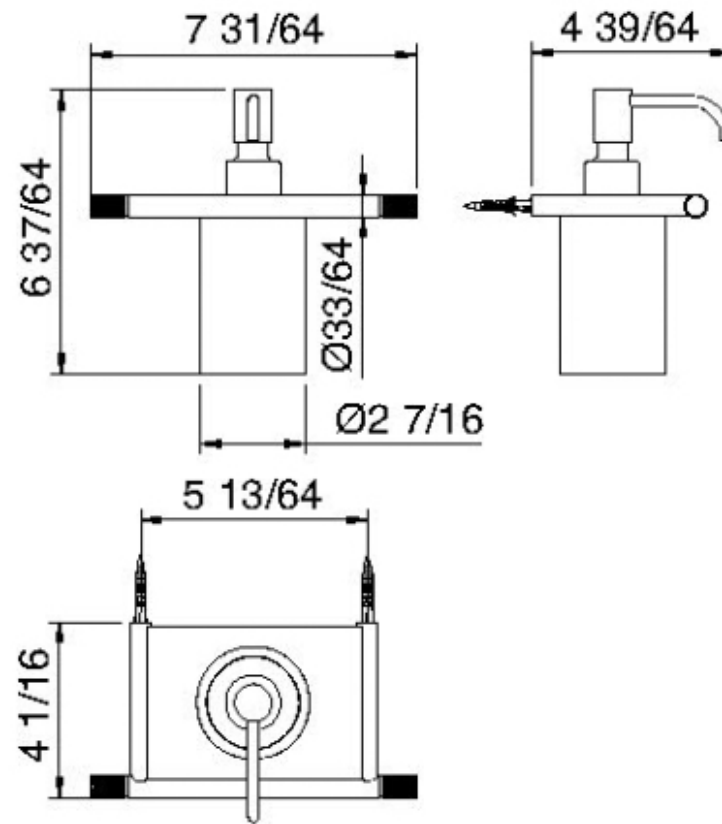

8341

Wallmount soap dispenser

FINISHES:

FROSTED INOX

treeemme RUBINETTERIE
instruments for water