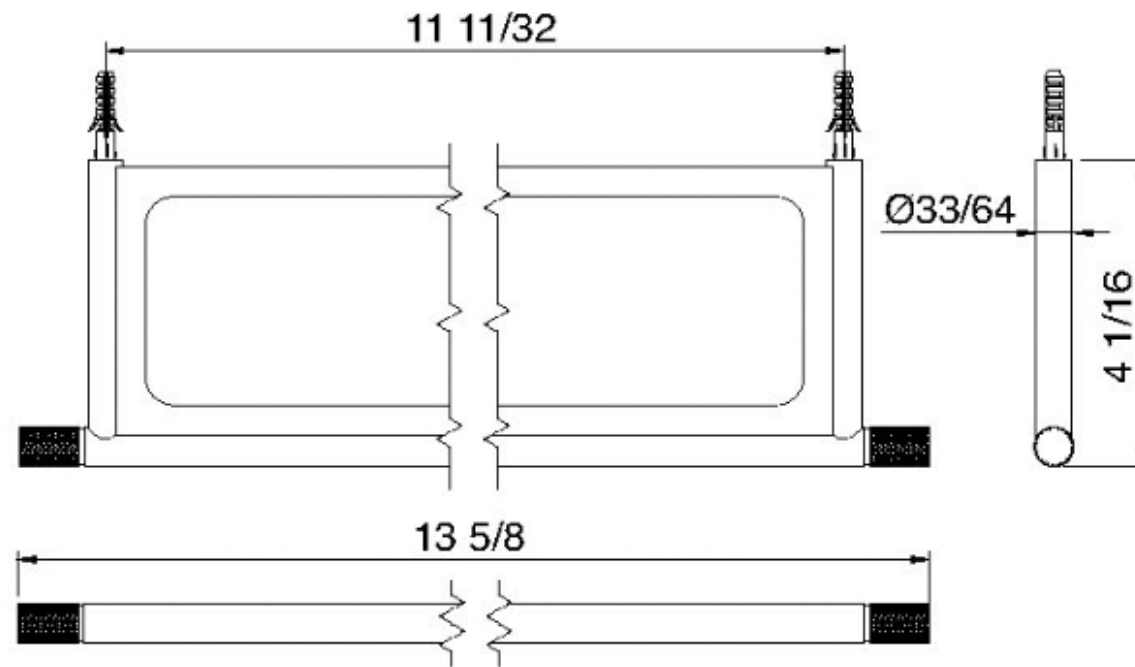

8362

10 13/16 " wallmount shelf

FINISHES:

FROSTED INOX

treeemme RUBINETTERIE
instruments for water