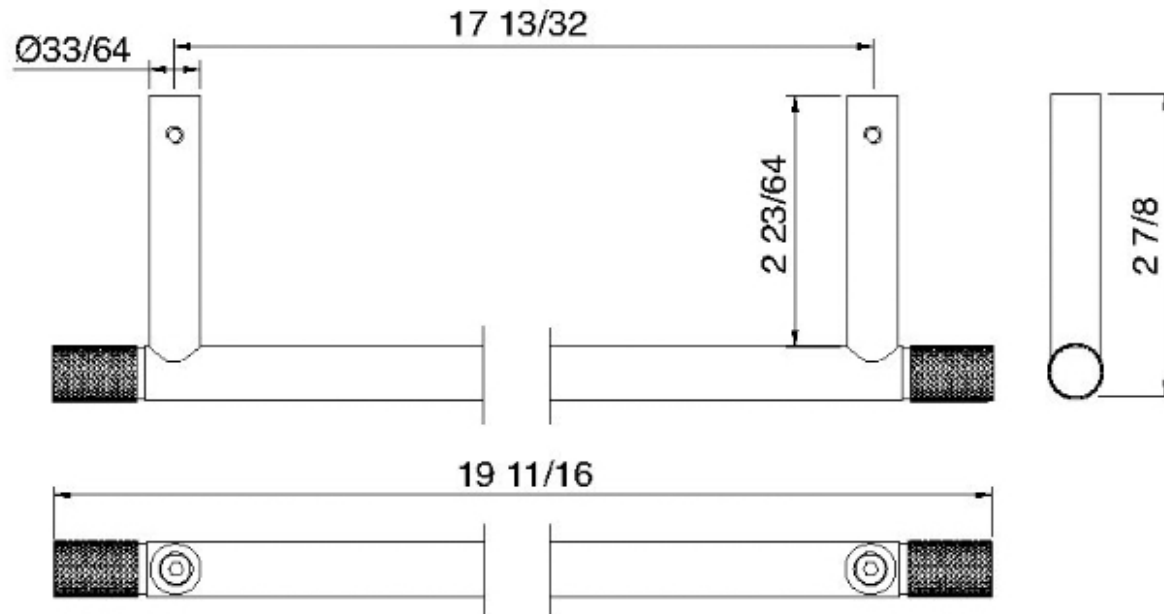

# 8365

19 11/16 " wallmount single towel bar

FINISHES:

FROSTED INOX

**treeemme** RUBINETTERIE  
*instruments for water*