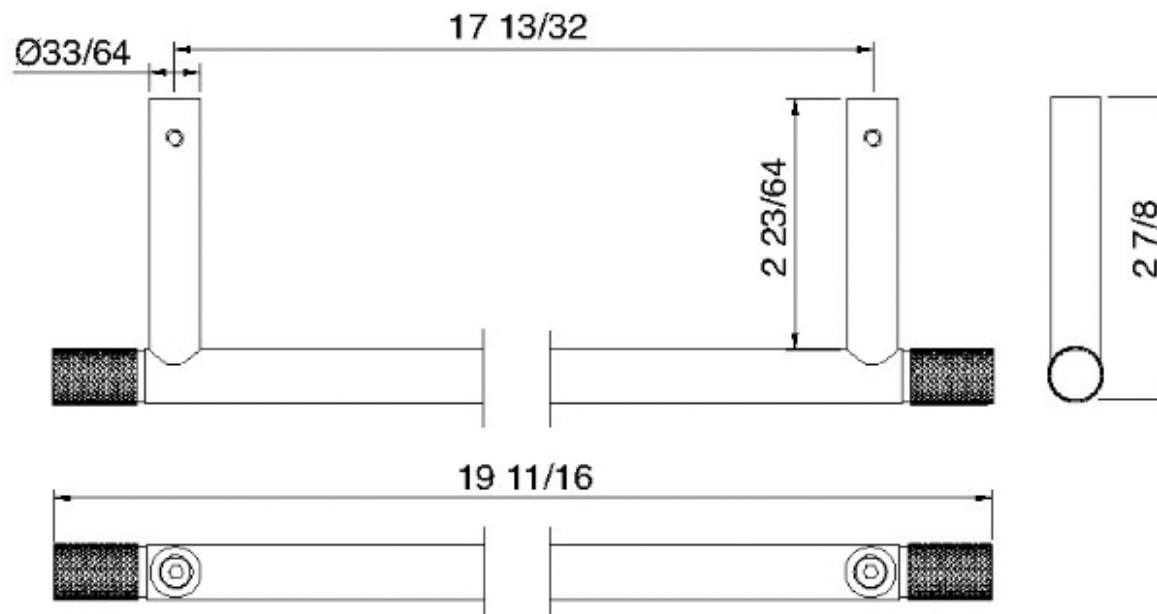

8365

19 11/16 " wallmount single towel bar

FINISHES:

FROSTED INOX

treeemme RUBINETTERIE
instruments for water