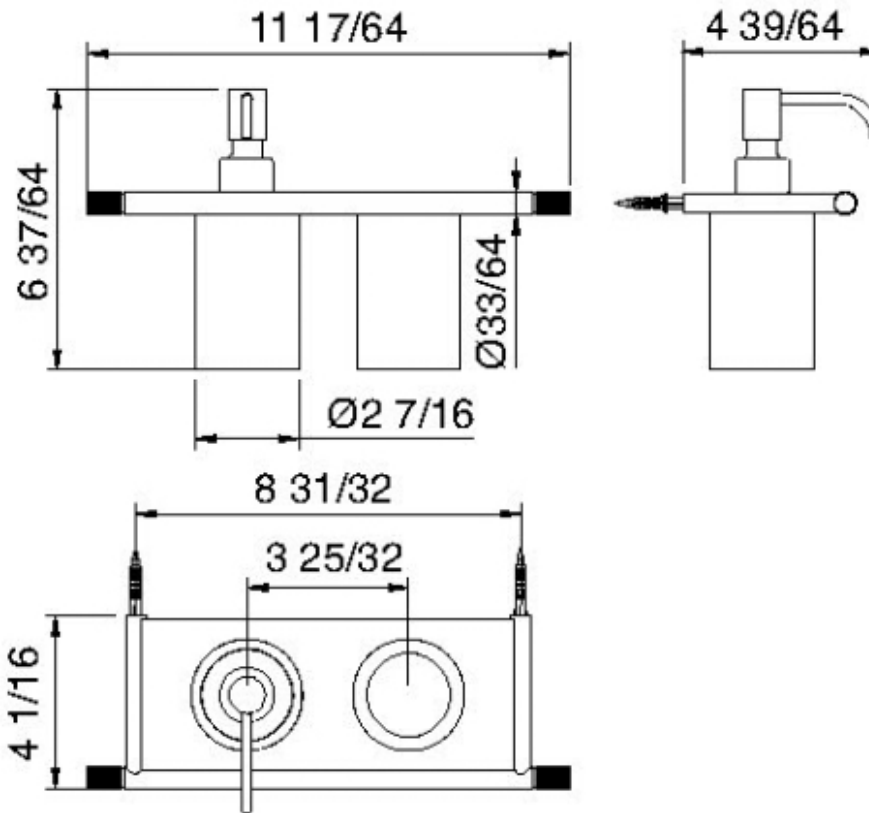

# 8371

Wallmount soap dispenser and tumber holder

FINISHES:

FROSTED INOX

RUBINETTERIE  
**treemme**  
*instruments for water*