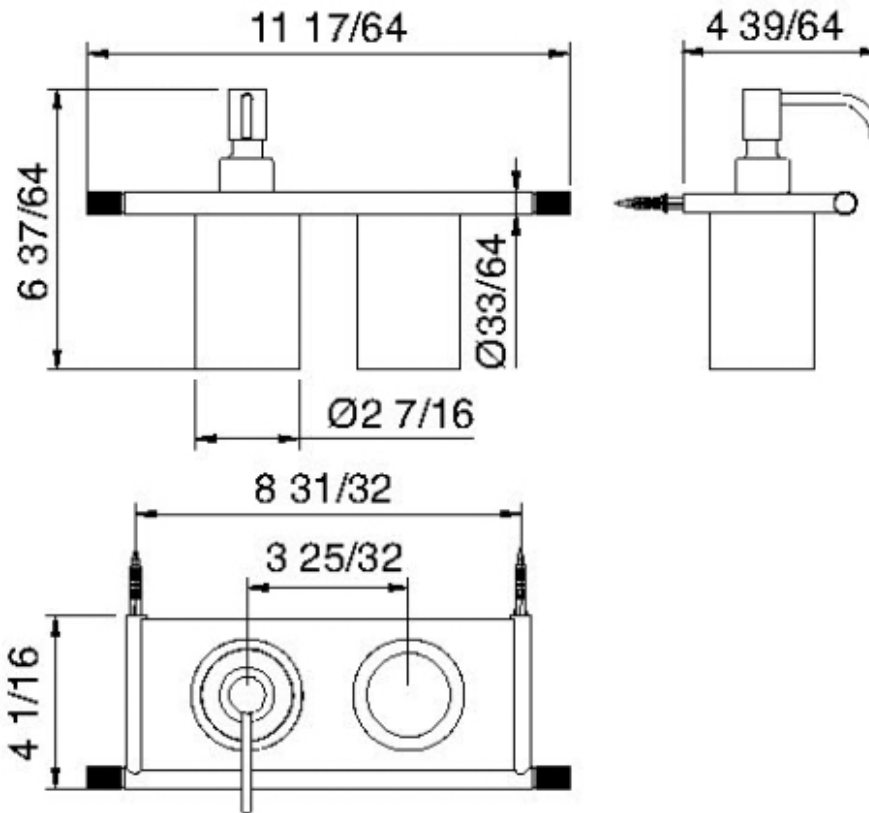

8371

Wallmount soap dispenser and tumber holder

FINISHES:

FROSTED INOX

RUBINETTERIE
treemme
instruments for water