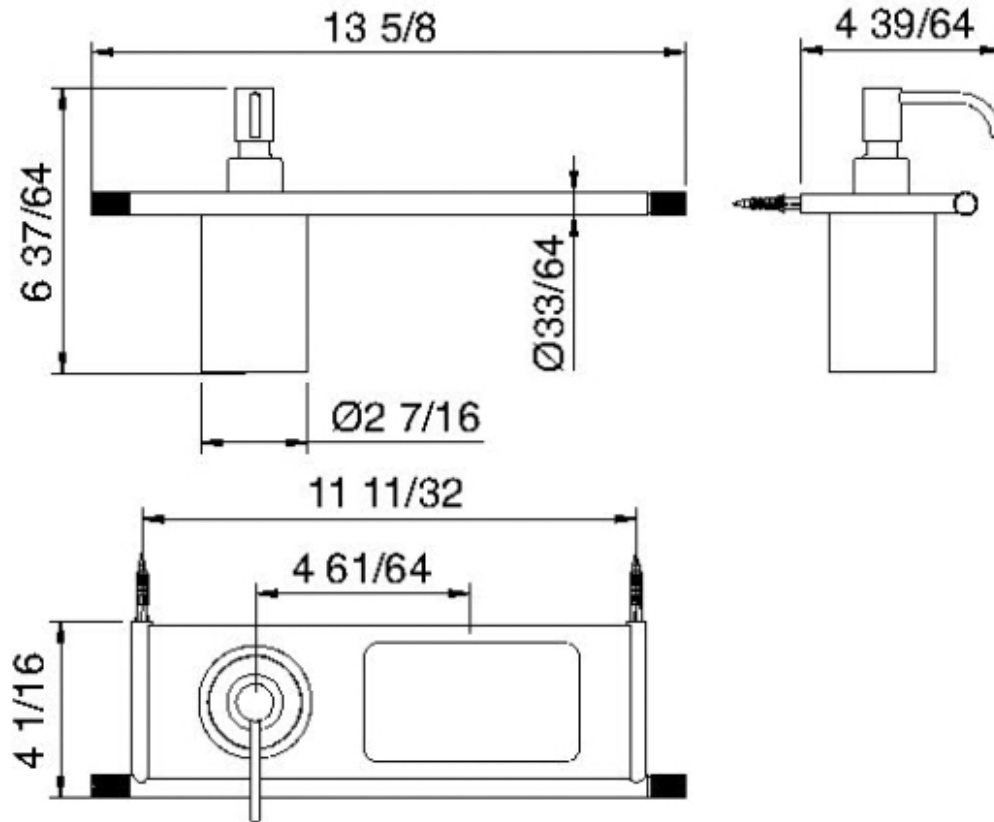

8372

Wallmount shelf with soap dispenser

FINISHES:

FROSTED INOX

treeemme RUBINETTERIE
instruments for water