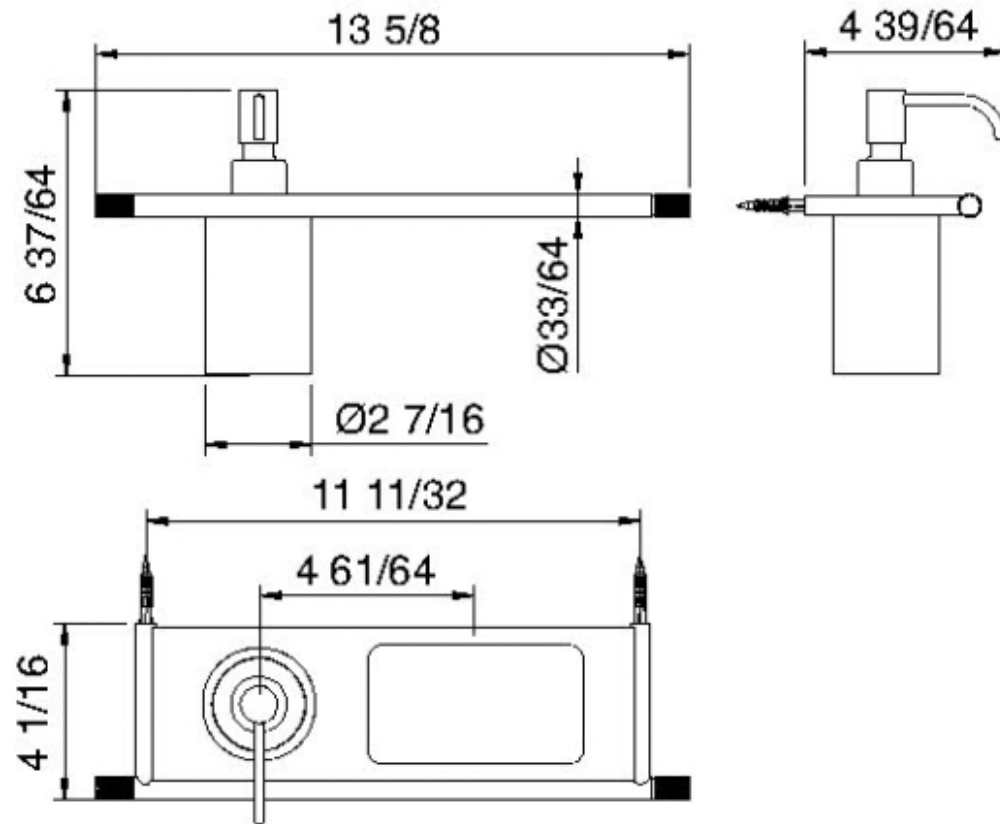

8372

Wallmount shelf with soap dispenser

FINISHES:

FROSTED INOX

treeemme RUBINETTERIE
instruments for water