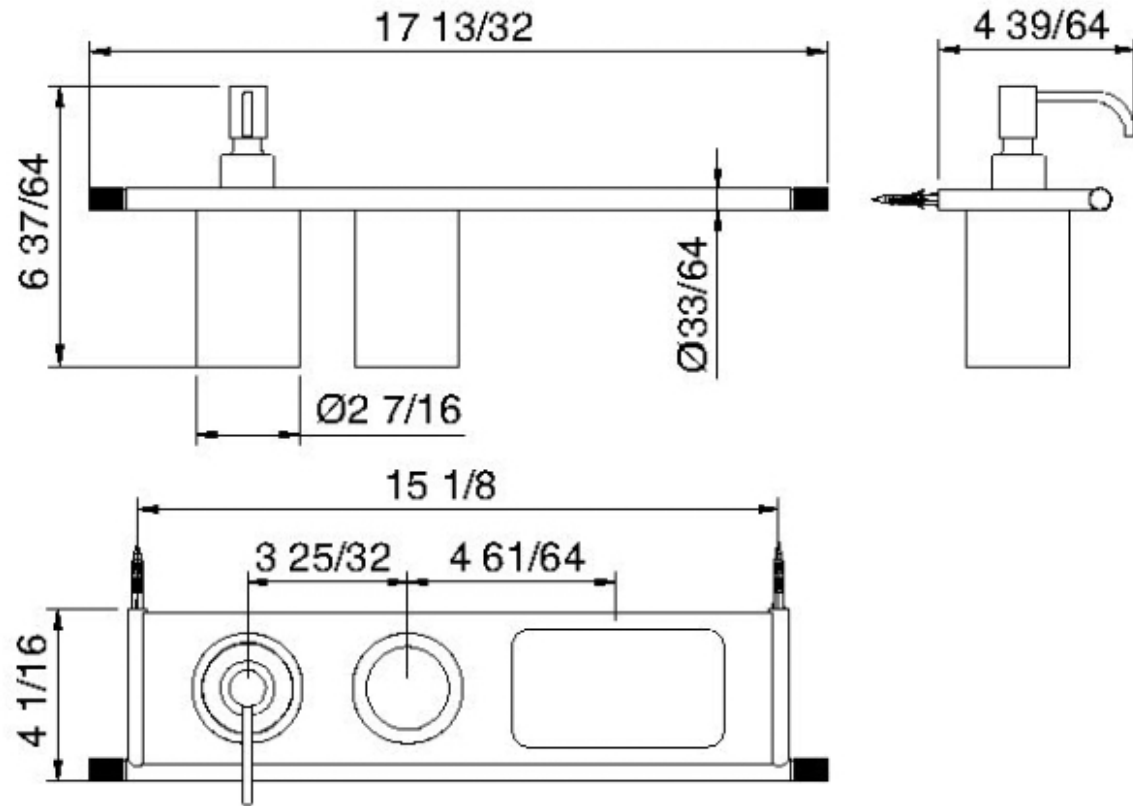

8373

Wallmount shelf with soap dispenser and tumbler holder

FINISHES:

FROSTED INOX

RUBINETTERIE
tremme
instruments for water