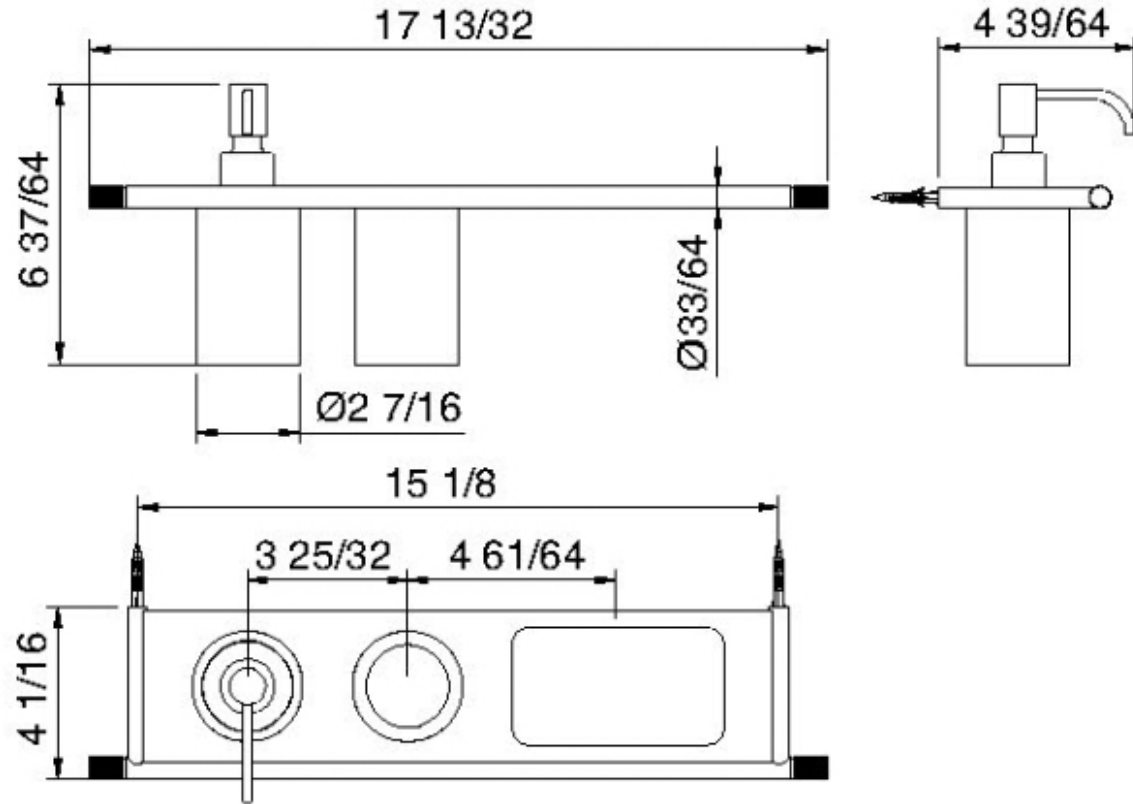

# 8373

Wallmount shelf with soap dispenser and tumbler holder

FINISHES:

FROSTED INOX

RUBINETTERIE  
**tremme**  
*instruments for water*