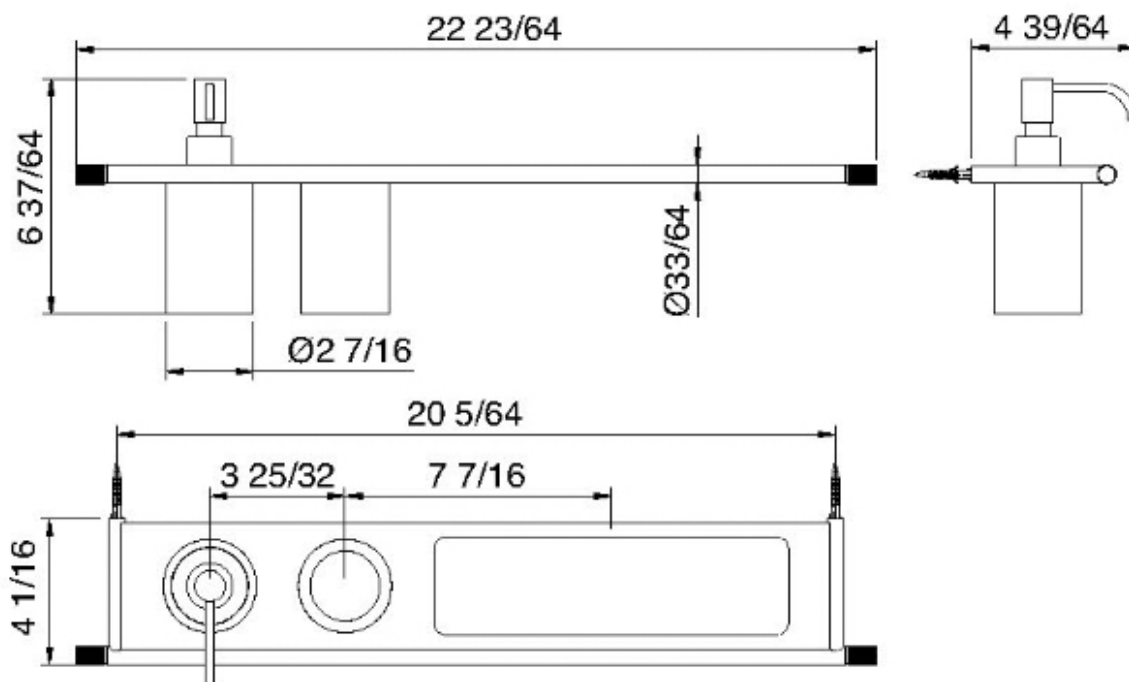

8374

Wallmount shelf with soap dispenser and tumbler holder

FINISHES:

FROSTED INOX

treeemme RUBINETTERIE
instruments for water