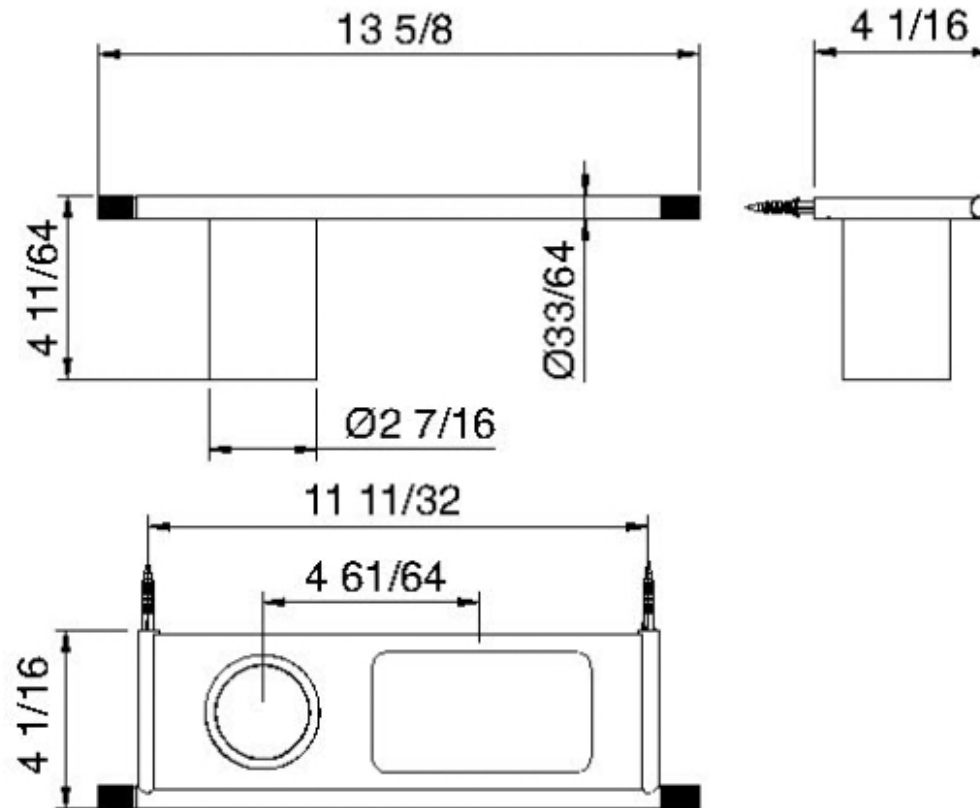

8375

Wallmount shelf with tumbler holder

FINISHES:

FROSTED INOX

treeemme RUBINETTERIE
instruments for water