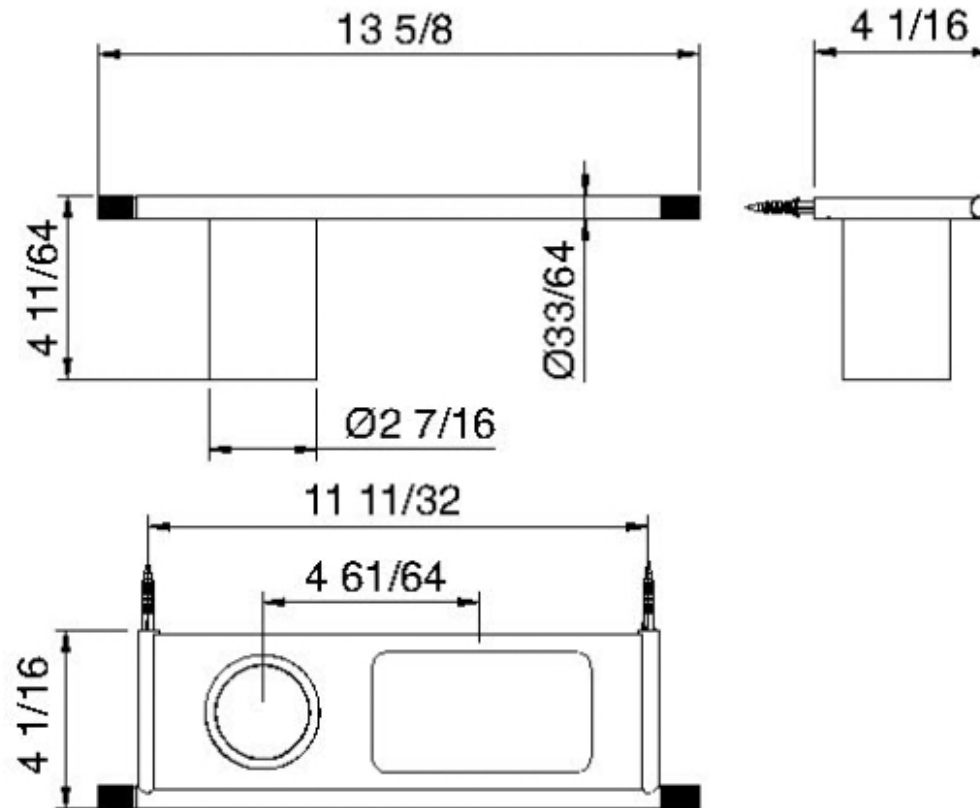

# 8375

Wallmount shelf with tumbler holder

FINISHES:

FROSTED INOX

**treeemme** RUBINETTERIE  
*instruments for water*