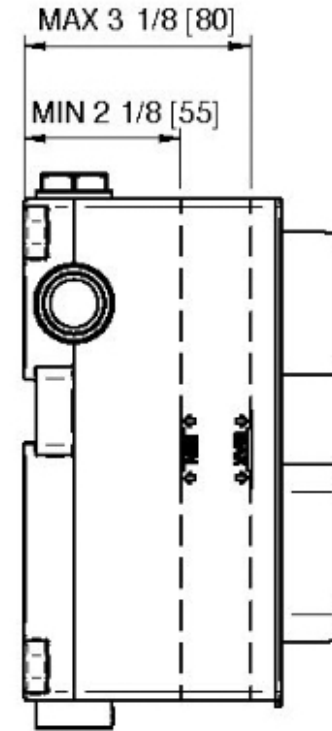

8A46ZZ20

Thermostatic valve with 2-way diverter

FINISHES:

FROSTED INOX

RUBINETTERIE
tremme
instruments for water