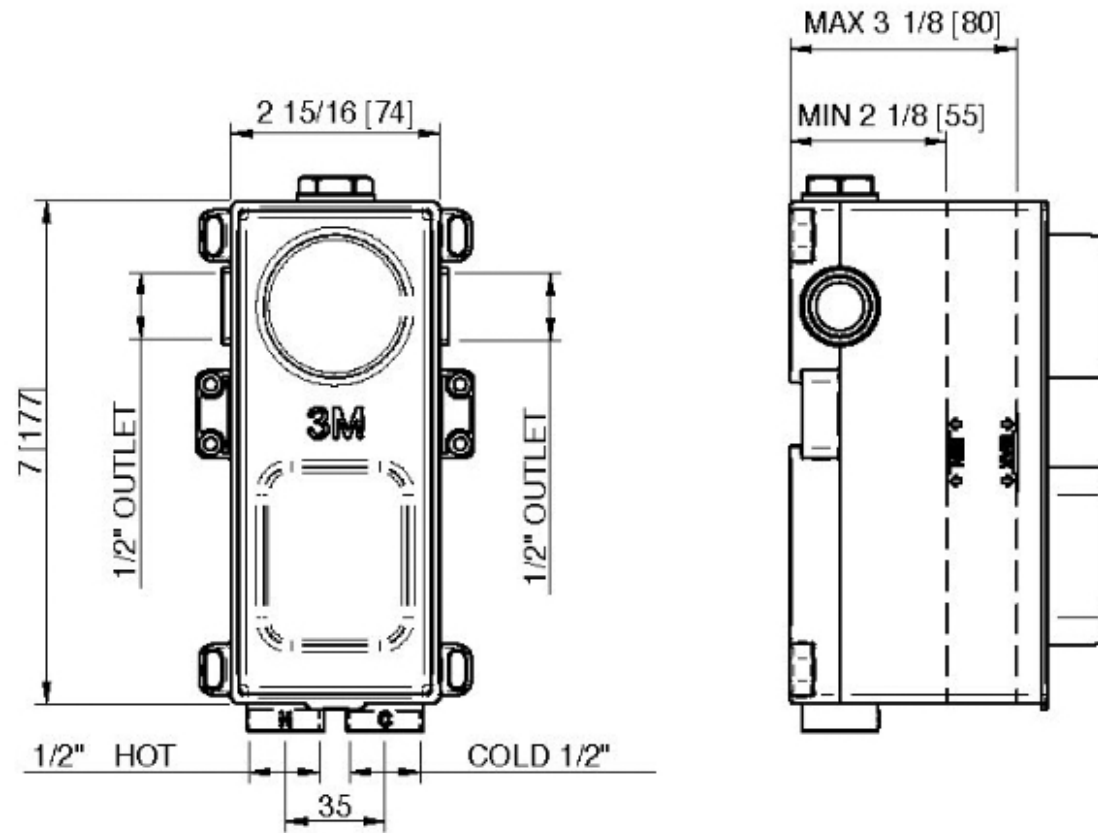

8A46ZZ20

Thermostatic valve with 2-way diverter

FINISHES:

FROSTED INOX

RUBINETTERIE
tremme
instruments for water