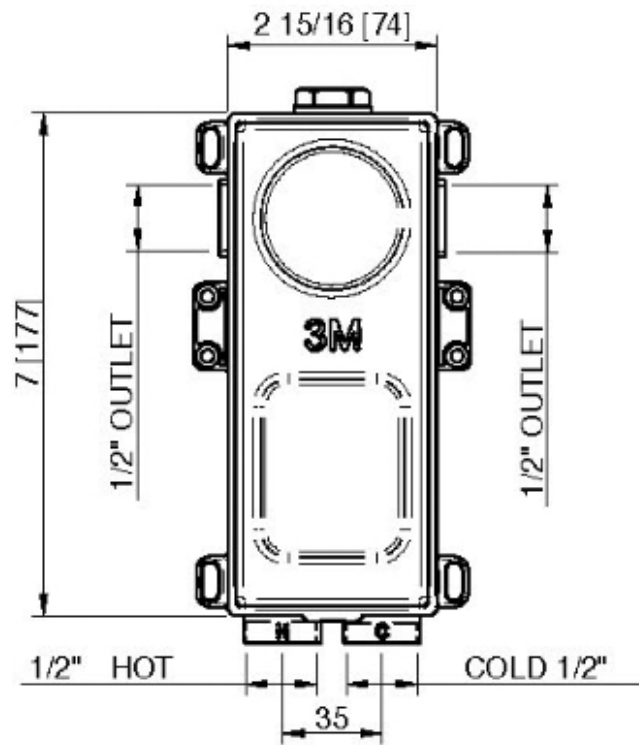

8A46ZZ20

Thermostatic valve with 2-way diverter

FINISHES:

FROSTED INOX

RUBINETTERIE
tremme
instruments for water