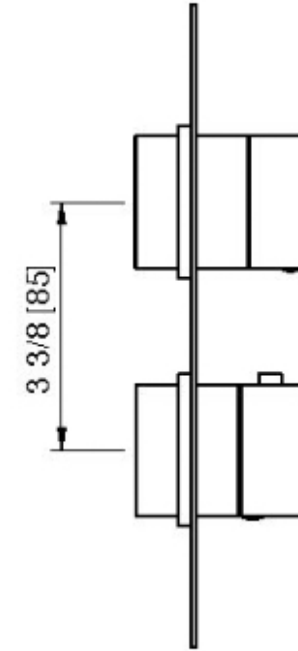

8A46__03

Square trim set with round handles

FINISHES:

FROSTED INOX

treeemme RUBINETTERIE
instruments for water