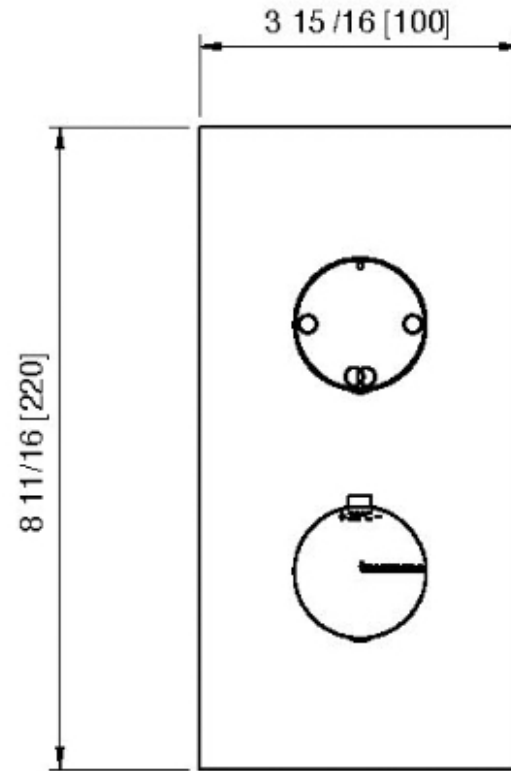

8A46__03

Square trim set with round handles

FINISHES:

FROSTED INOX

treeemme RUBINETTERIE
instruments for water