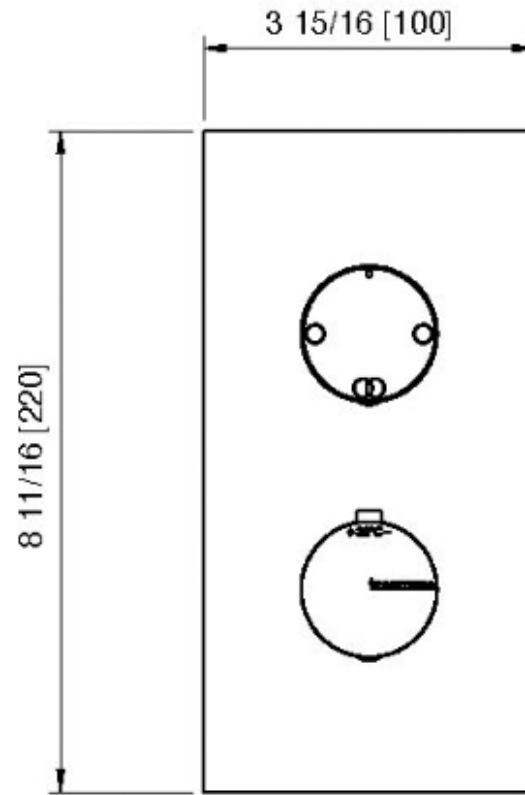

8A46__16

Square trim set with knurled shut-off handle

FINISHES:

FROSTED INOX

tremme RUBINETTERIE
instruments for water