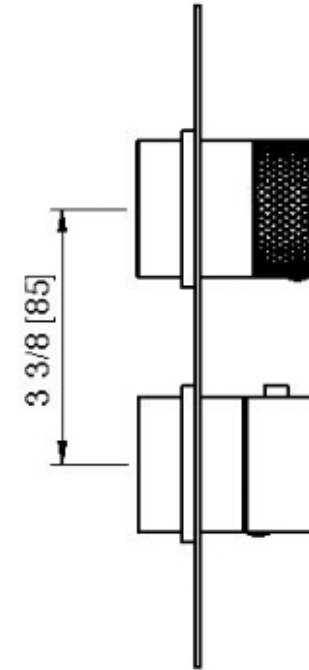

# 8A46\_\_16

Square trim set with knurled shut-off handle

FINISHES:

FROSTED INOX

**tremme** RUBINETTERIE  
*instruments for water*