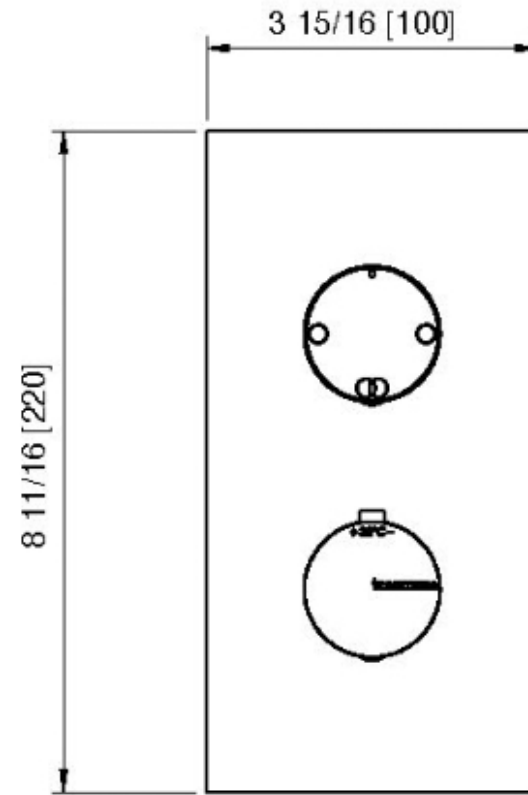

# 8A46\_\_16

Square trim set with knurled shut-off handle

FINISHES:

FROSTED INOX

**tremme** RUBINETTERIE  
*instruments for water*