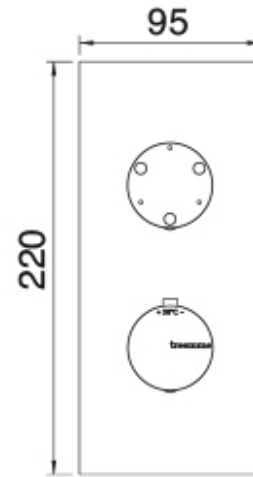

# 8A72\_\_03

Square trim set with round handles

FINISHES:

FROSTED INOX

**tree**<sup>RUBINETTERIE</sup>**mme**  
*instruments for water*