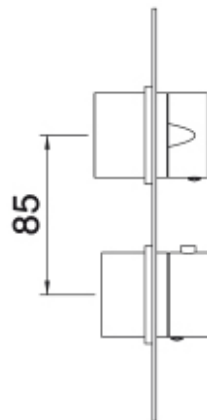

8A72__03

Square trim set with round handles

FINISHES:

FROSTED INOX

tree^{RUBINETTERIE}**mme**
instruments for water