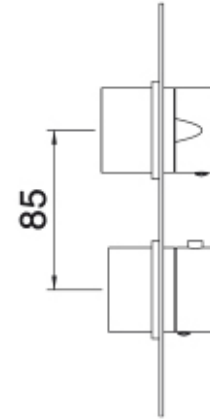

# 8A72\_\_03

Square trim set with round handles

FINISHES:

FROSTED INOX

**tree**<sup>RUBINETTERIE</sup>**mme**  
*instruments for water*