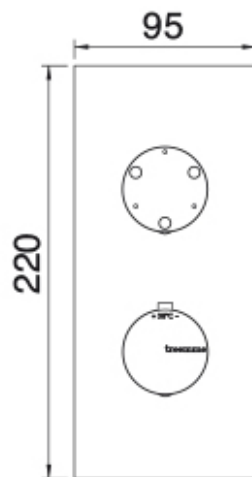

8A72__03

Square trim set with round handles

FINISHES:

FROSTED INOX

tree^{RUBINETTERIE}**mme**
instruments for water