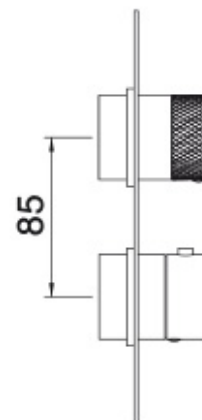

8A72__16

Square trim set with knurled shut-off handle

FINISHES:

FROSTED INOX

tree^{RUBINETTERIE}**mme**
instruments for water