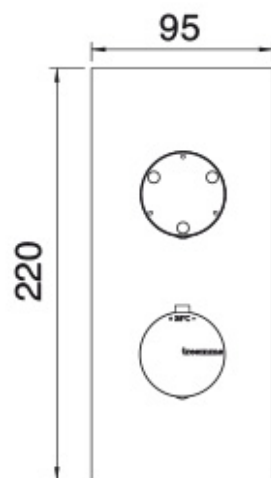

8A72__16

Square trim set with knurled shut-off handle

FINISHES:

FROSTED INOX

tree^{RUBINETTERIE}**mme**
instruments for water