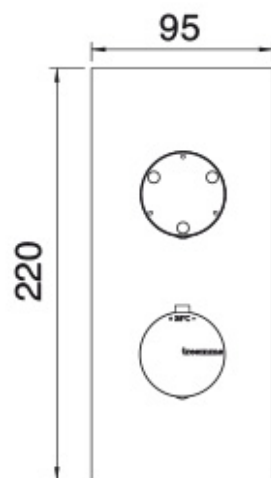

# 8A72\_\_16

Square trim set with knurled shut-off handle

FINISHES:

FROSTED INOX

**tree**<sup>RUBINETTERIE</sup>**emme**  
*instruments for water*