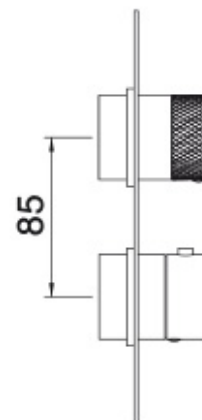

# 8A72\_\_16

Square trim set with knurled shut-off handle

FINISHES:

FROSTED INOX

**tree**<sup>RUBINETTERIE</sup>**emme**  
*instruments for water*