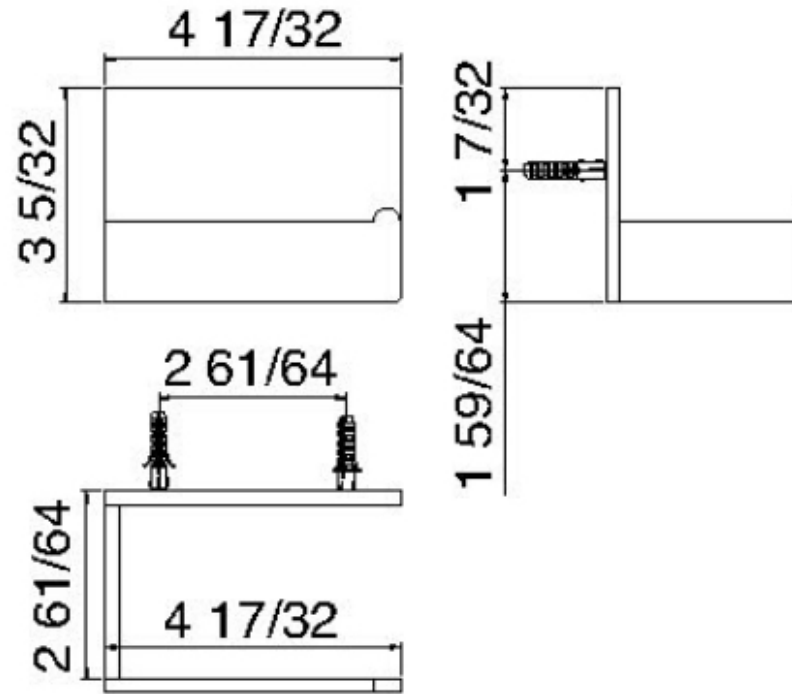

9001

Wallmount paper holder

FINISHES:

FROSTED INOX

treeemme RUBINETTERIE
instruments for water