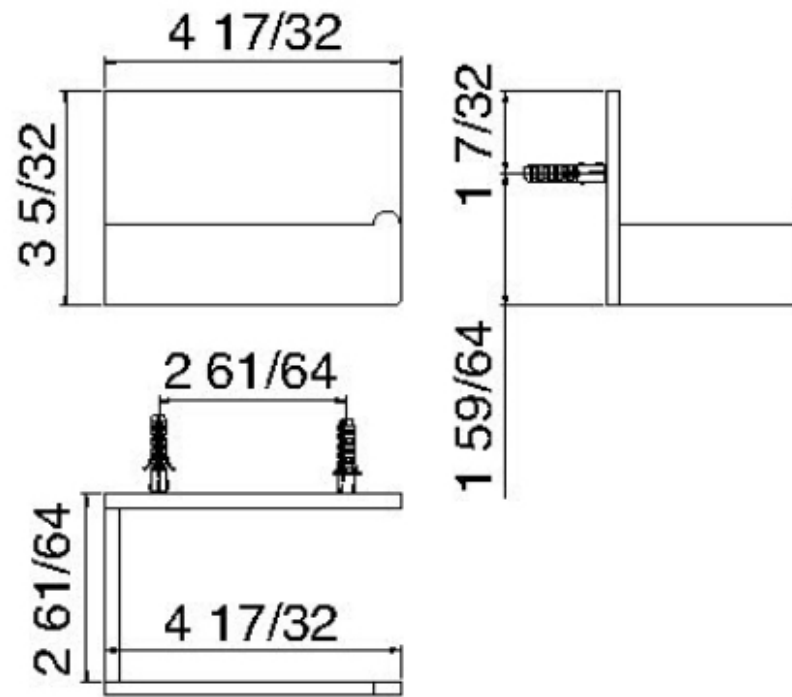

9001

Wallmount paper holder

FINISHES:

FROSTED INOX

treeemme RUBINETTERIE
instruments for water