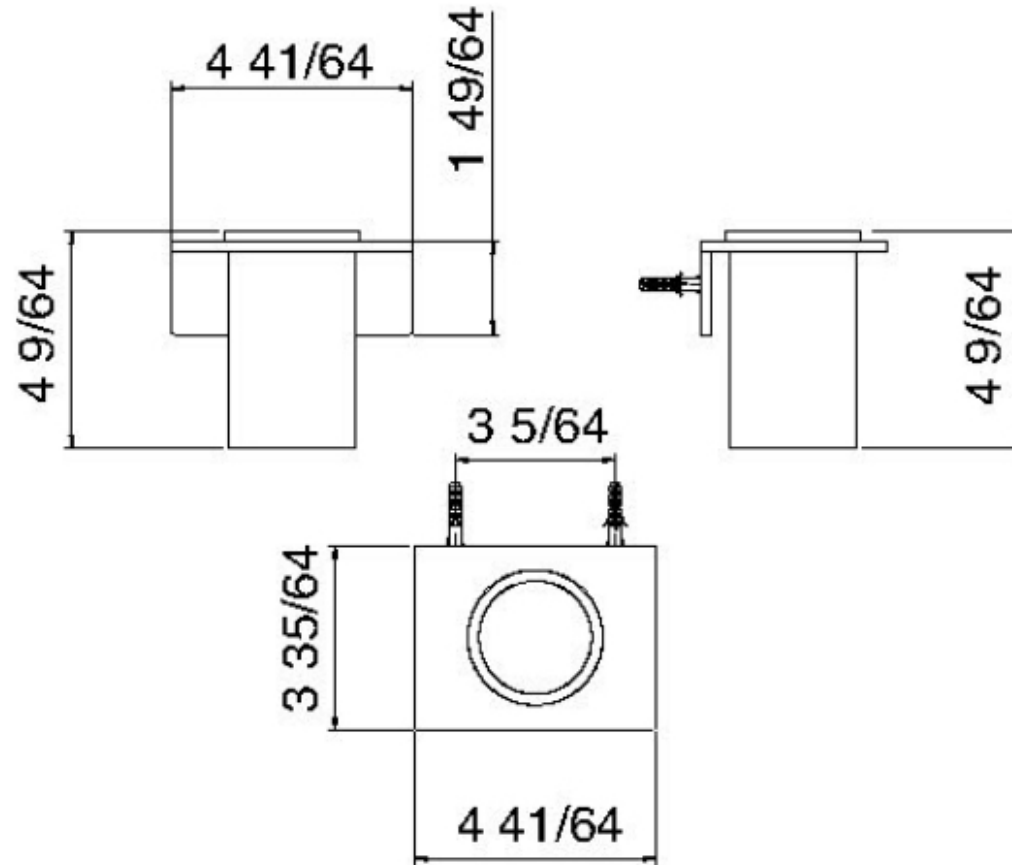

9004

Wallmount tumbler holder

FINISHES:

FROSTED INOX

RUBINETTERIE
treemme
instruments for water