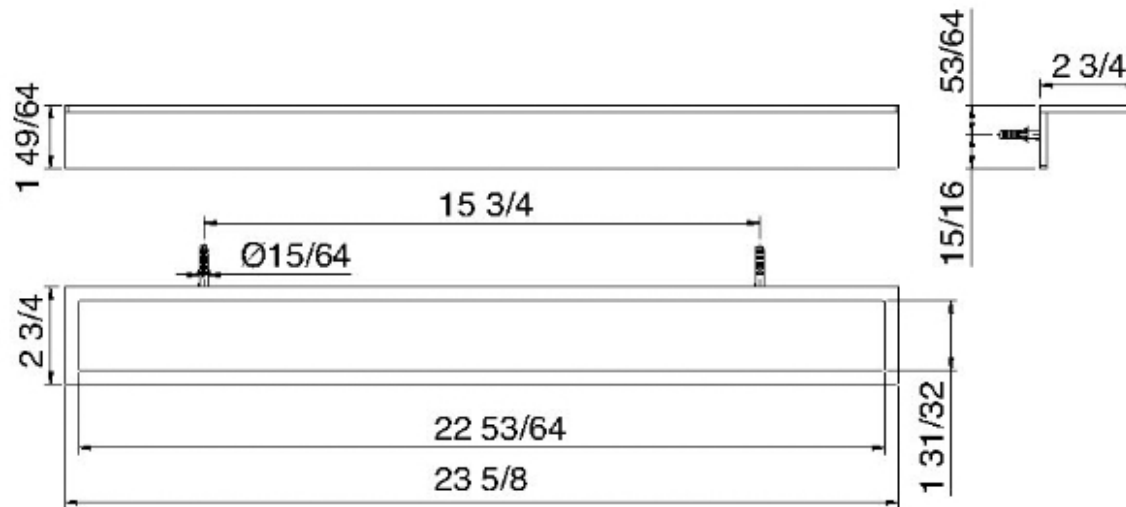

9005

23 5/8 " wallmount single towel bar

FINISHES:

FROSTED INOX

treeemme RUBINETTERIE
instruments for water