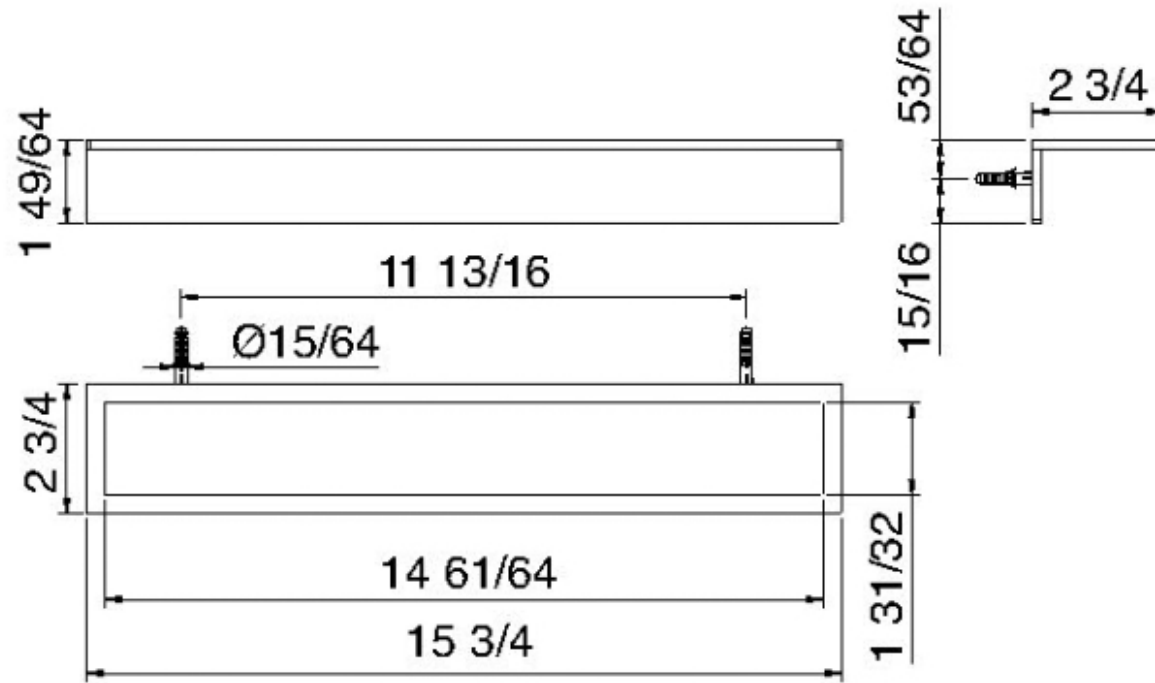

# 9006

15 3/4 " wallmount single towel bar

FINISHES:

FROSTED INOX

**treeemme** RUBINETTERIE  
*instruments for water*