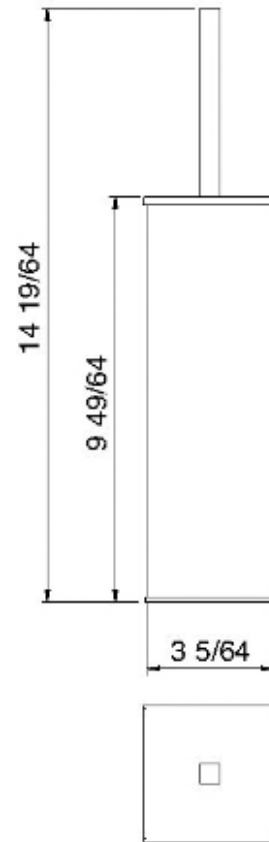

9007

Freestanding brush holder

FINISHES:

FROSTED INOX

tree^{RUBINETTERIE}**mme**
instruments for water