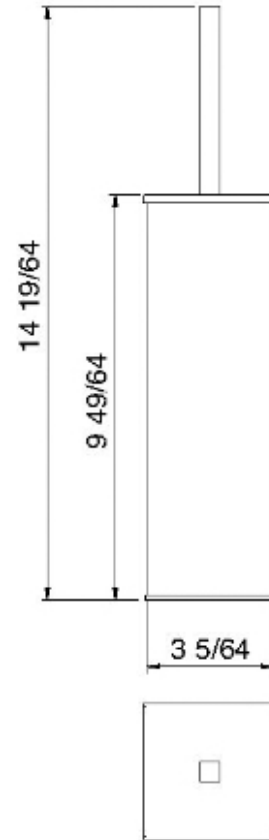

9007

Freestanding brush holder

FINISHES:

FROSTED INOX

tree^{RUBINETTERIE}**mme**
instruments for water