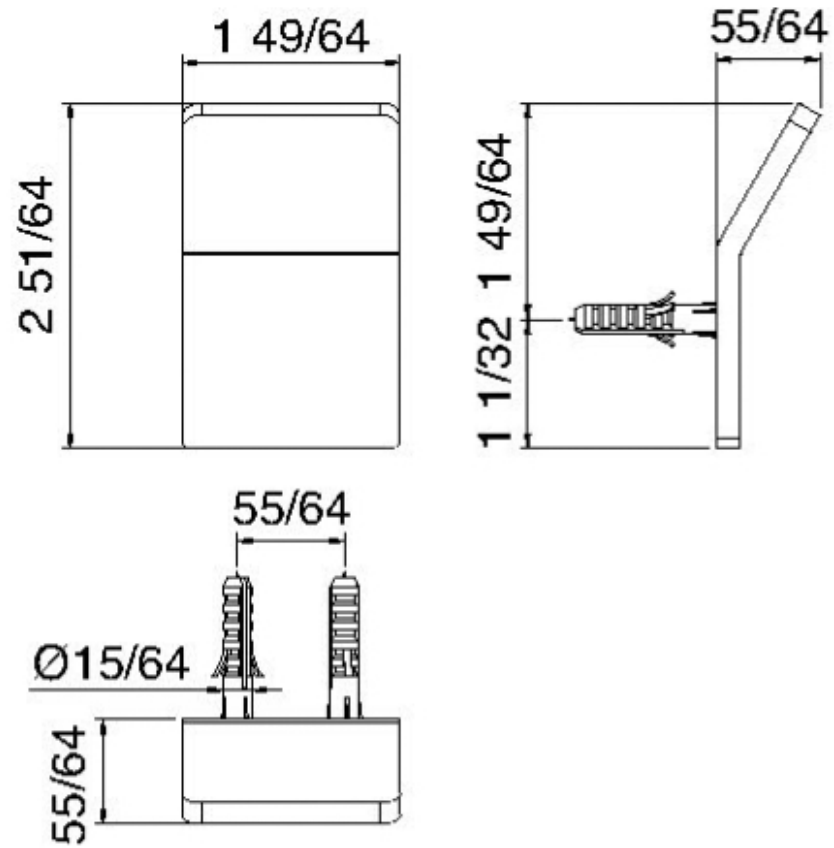

9011

Wallmount hook

FINISHES:

FROSTED INOX

tree^{RUBINETTERIE}**mme**
instruments for water