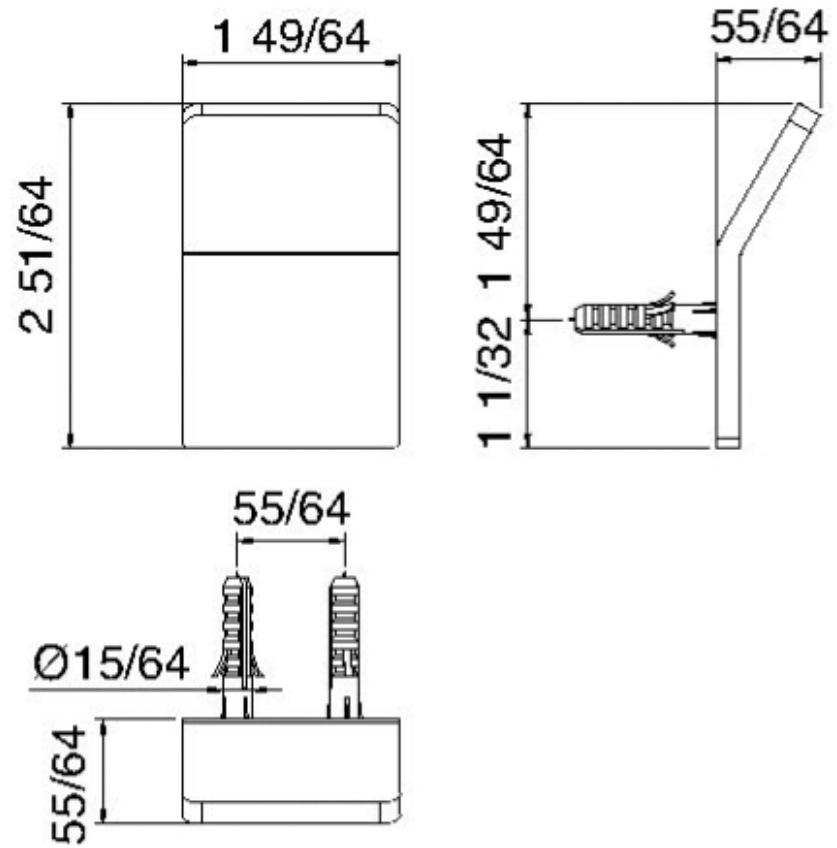

9011

Wallmount hook

FINISHES:

FROSTED INOX

tree^{RUBINETTERIE}**mme**
instruments for water