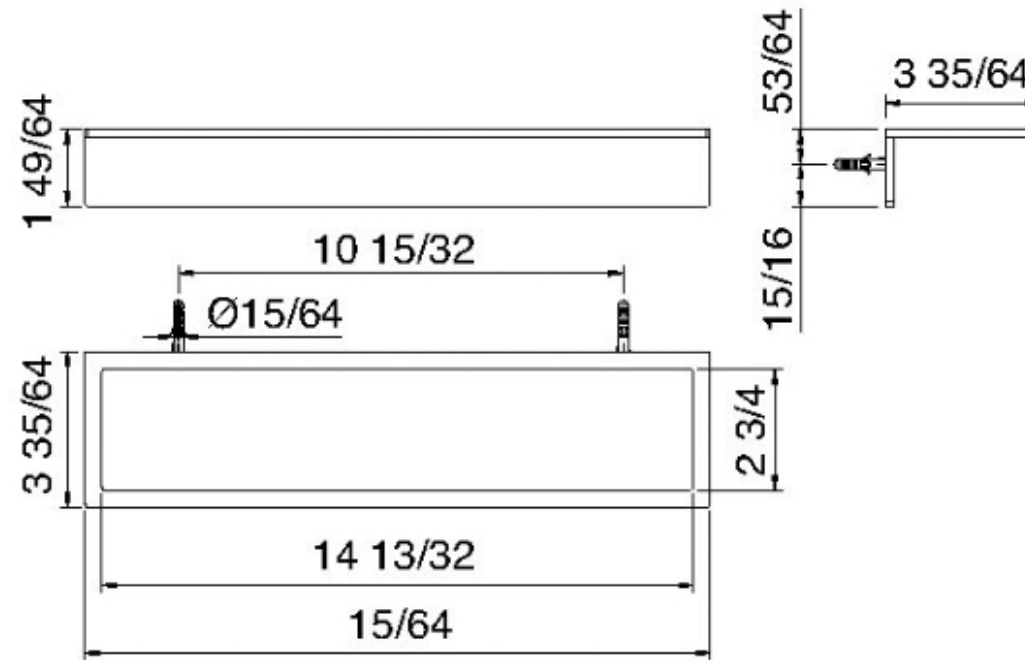

9016

14 7/16 " wallmount shelf

FINISHES:

FROSTED INOX

treeemme RUBINETTERIE
instruments for water