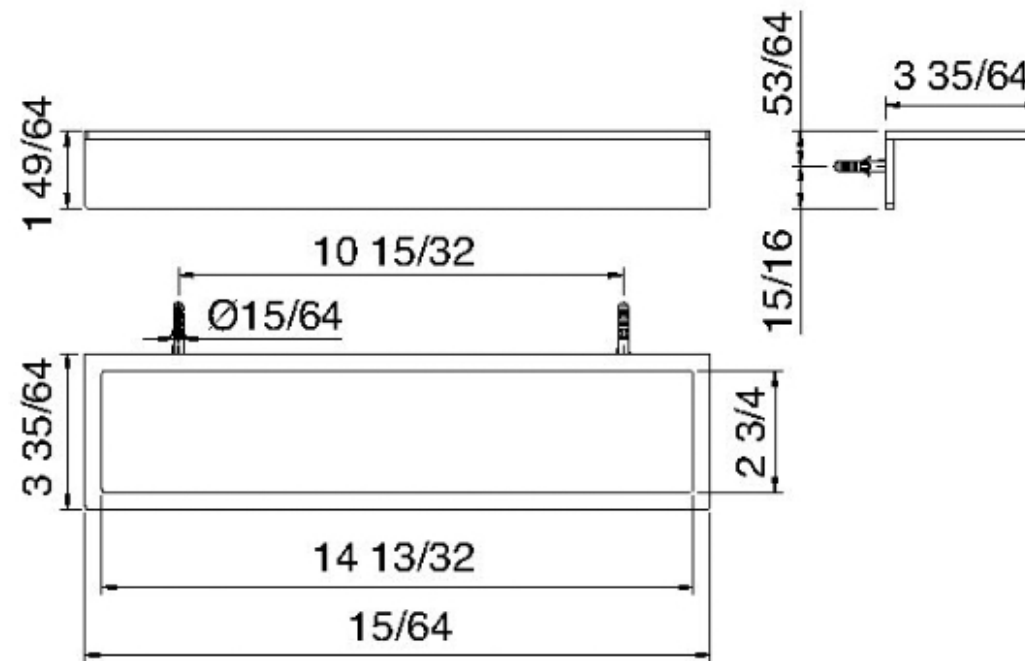

9016

14 7/16 " wallmount shelf

FINISHES:

FROSTED INOX

treeemme RUBINETTERIE
instruments for water